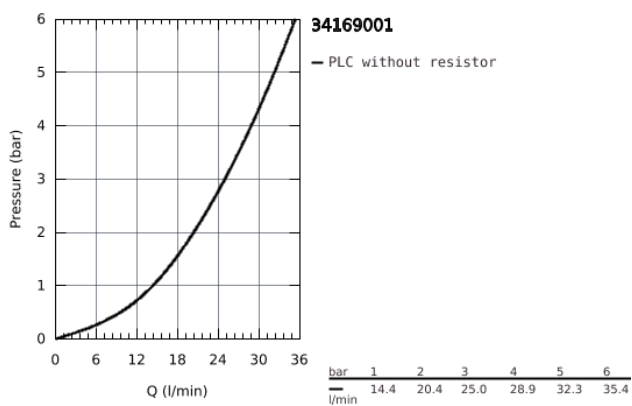

34 169 001 GROHTHERM 2000 THERMOSTATIC SHOWER MIXER 1/2"

PRODUCT DESCRIPTION

- Colour: Chrome
- wall mounted
- 100% GROHE CoolTouch consisting of safety housing + S-unions with CoolTouch escutcheons
- GROHE Long-Life finish
- GROHE Aqua Paddle ergonomically shaped handles
- GROHE SafeStop safety button at 38°C (calibration required)
- GROHE SafeStop Plus optional temperature limiter at 43°C included
- GROHE TurboStat compact cartridge with wax thermoelement
- integrated mixed water shut off
- volume handle with GROHE EcoButton(economy button with individually adjustable economy stop)
- ceramic headpart 1/2", 180°
- shower bottom outlet 1/2"
- built-in non return valves
- dirt strainers
- protected against backflow
- covered S-unions, CoolTouch escutcheons with wall sealing
- optional upgrade: GROHE EasyReach shower tray (18 608 001)
- GROHE Water Saving - Less water, perfect flow

34 169 001 GROHTHERM 2000 THERMOSTATIC SHOWER MIXER 1/2"

SPARE PARTS, February 2012 – now

- 1: Shut-off handle Aqua Paddle (Spare part-nr. 47916000)
 - 1.1: Cover Cap (Spare part-nr. 4788300M)
 - 2: Ceramic headpart, 1/2" (Spare part-nr. 45346000)
 - 2.1: O-Ring Ø18,2 x Ø1,7 (Spare part-nr. 0392400M)
 - 3: Temperature control handle (Spare part-nr. 47917000)
 - 3.1: Cover Cap (Spare part-nr. 4788300M)
 - 4: retaining ring (Spare part-nr. 47743000)
 - 5: Thermostatic compact cartridge 1/2" (Spare part-nr. 47439000)
 - 6: Non-return valve (Spare part-nr. 47189000)
 - 6.1: Filter (Spare part-nr. 0726400M)
 - 6.2: Non-return valve (Spare part-nr. 08565000)
 - 6.3: O-Ring Ø17 x Ø2 (Spare part-nr. 0305500M)
 - 7: S-union (Spare part-nr. 12693000)
 - 8: Extension 30 (Spare part-nr. 46238000)*
 - 9: Socket Spanner (Spare part-nr. 19332000)*
 - 10: GROHE TurboStat cartridge 1/2" (Spare part-nr. 47175000)*
 - 11: Special Spanner (Spare part-nr. 19377000)*
- * Optional accessories