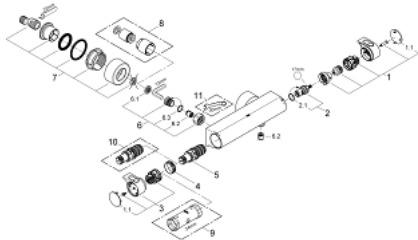

34 169 001 GROHTHERM 2000 THERMOSTATIC SHOWER MIXER 1/2"

PRODUCT DESCRIPTION

- Colour: Chrome
- wall mounted
- 100% GROHE CoolTouch consisting of safety housing + S-unions with CoolTouch escutcheons
- GROHE Long-Life finish
- GROHE Aqua Paddle ergonomically shaped handles
- GROHE SafeStop safety button at 38°C (calibration required)
- GROHE SafeStop Plus optional temperature limiter at 43°C included
- GROHE TurboStat compact cartridge with wax thermoelement
- integrated mixed water shut off
- volume handle with GROHE EcoButton(economy button with individually adjustable economy stop)
- ceramic headpart 1/2", 180°
- shower bottom outlet 1/2"
- built-in non return valves
- dirt strainers
- protected against backflow
- covered S-unions, CoolTouch escutcheons with wall sealing
- optional upgrade: GROHE EasyReach shower tray (18 608 001)
- GROHE Water Saving - Less water, perfect flow

34 169 001 GROHTHERM 2000 THERMOSTATIC SHOWER MIXER 1/2"

SPARE PARTS, February 2012 – now

- 1: Shut-off handle Aqua Paddle (Spare part-nr. 47916000)
 - 1.1: Cover Cap (Spare part-nr. 4788300M)
 - 2: Ceramic headpart, 1/2" (Spare part-nr. 45346000)
 - 2.1: O-Ring Ø18,2 x Ø1,7 (Spare part-nr. 0392400M)
 - 3: Temperature control handle (Spare part-nr. 47917000)
 - 3.1: Cover Cap (Spare part-nr. 4788300M)
 - 4: retaining ring (Spare part-nr. 47743000)
 - 5: Thermostatic compact cartridge 1/2" (Spare part-nr. 47439000)
 - 6: Non-return valve (Spare part-nr. 47189000)
 - 6.1: Filter (Spare part-nr. 0726400M)
 - 6.2: Non-return valve (Spare part-nr. 08565000)
 - 6.3: O-Ring Ø17 x Ø2 (Spare part-nr. 0305500M)
 - 7: S-union (Spare part-nr. 12693000)
 - 8: Extension 30 (Spare part-nr. 46238000)*
 - 9: Socket Spanner (Spare part-nr. 19332000)*
 - 10: GROHE TurboStat cartridge 1/2" (Spare part-nr. 47175000)*
 - 11: Special Spanner (Spare part-nr. 19377000)*
- * Optional accessories