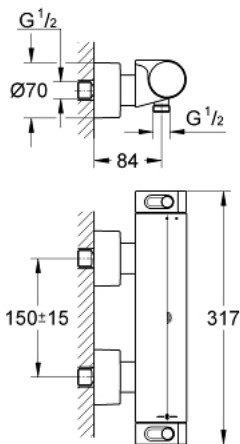

34 169 001 GROHTHERM 2000 THERMOSTATIC SHOWER MIXER 1/2"

PRODUCT DESCRIPTION

- Colour: Chrome
- wall mounted
- 100% GROHE CoolTouch consisting of safety housing + S-unions with CoolTouch escutcheons
- GROHE Long-Life finish
- GROHE Aqua Paddle ergonomically shaped handles
- GROHE SafeStop safety button at 38°C (calibration required)
- GROHE SafeStop Plus optional temperature limiter at 43°C included
- GROHE TurboStat compact cartridge with wax thermoelement
- integrated mixed water shut off
- volume handle with GROHE EcoButton(economy button with individually adjustable economy stop)
- ceramic headpart 1/2", 180°
- shower bottom outlet 1/2"
- built-in non return valves
- dirt strainers
- protected against backflow
- covered S-unions, CoolTouch escutcheons with wall sealing
- optional upgrade: GROHE EasyReach shower tray (18 608 001)
- GROHE Water Saving - Less water, perfect flow

34 169 001 GROHTHERM 2000 THERMOSTATIC SHOWER MIXER 1/2"

SPARE PARTS, February 2012 – now

- 1: Shut-off handle Aqua Paddle (Spare part-nr. 47916000)
 - 1.1: Cover Cap (Spare part-nr. 4788300M)
 - 2: Ceramic headpart, 1/2" (Spare part-nr. 45346000)
 - 2.1: O-Ring Ø18,2 x Ø1,7 (Spare part-nr. 0392400M)
 - 3: Temperature control handle (Spare part-nr. 47917000)
 - 3.1: Cover Cap (Spare part-nr. 4788300M)
 - 4: retaining ring (Spare part-nr. 47743000)
 - 5: Thermostatic compact cartridge 1/2" (Spare part-nr. 47439000)
 - 6: Non-return valve (Spare part-nr. 47189000)
 - 6.1: Filter (Spare part-nr. 0726400M)
 - 6.2: Non-return valve (Spare part-nr. 08565000)
 - 6.3: O-Ring Ø17 x Ø2 (Spare part-nr. 0305500M)
 - 7: S-union (Spare part-nr. 12693000)
 - 8: Extension 30 (Spare part-nr. 46238000)*
 - 9: Socket Spanner (Spare part-nr. 19332000)*
 - 10: GROHE TurboStat cartridge 1/2" (Spare part-nr. 47175000)*
 - 11: Special Spanner (Spare part-nr. 19377000)*
- * Optional accessories