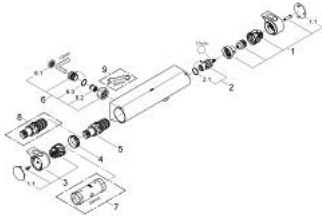

34 170 001 GROHTHERM 2000 THERMOSTATIC SHOWER MIXER 1/2"

PRODUCT DESCRIPTION

- Colour: Chrome
- wall mounted
- GROHE CoolTouch safety housing
- GROHE Long-Life finish
- GROHE Aqua Paddle ergonomically shaped handles
- GROHE SafeStop safety button at 38°C (calibration required)
- GROHE SafeStop Plus optional temperature limiter at 43°C included
- GROHE TurboStat compact cartridge with wax thermolement
- integrated mixed water shut off
- volume handle with GROHE EcoButton(economy button with individually adjustable economy stop)
- ceramic headpart 1/2", 180°
- shower bottom outlet 1/2"
- built-in non return valves
- dirt strainers
- protected against backflow
- without connection unions for wall mounting
- chrome plated union nuts
- GROHE Water Saving - Less water, perfect flow

34 170 001 GROHTHERM 2000 THERMOSTATIC SHOWER MIXER 1/2"

SPARE PARTS, February 2012 – now

1: Shut-off handle Aqua Paddle (Spare part-nr. 47916000)

1.1: Cover Cap (Spare part-nr. 4788300M)

2: Ceramic headpart, 1/2" (Spare part-nr. 45346000)

2.1: O-Ring Ø18,2 x Ø1,7 (Spare part-nr. 0392400M)

3: Temperature control handle (Spare part-nr. 47917000)

3.1: Cover Cap (Spare part-nr. 4788300M)

4: retaining ring (Spare part-nr. 47743000)

5: Thermostatic compact cartridge 1/2" (Spare part-nr. 47439000)

6: Non-return valve (Spare part-nr. 47189000)

6.1: Filter (Spare part-nr. 0726400M)

6.2: Non-return valve (Spare part-nr. 08565000)

6.3: O-Ring Ø17 x Ø2 (Spare part-nr. 0305500M)

7: Socket Spanner (Spare part-nr. 19332000)*