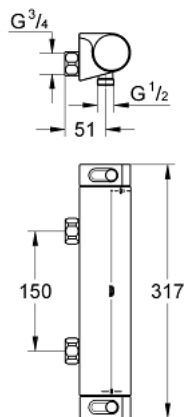

34 170 001 GROHTHERM 2000 THERMOSTATIC SHOWER MIXER 1/2"

PRODUCT DESCRIPTION

- Colour: Chrome
- wall mounted
- GROHE CoolTouch safety housing
- GROHE Long-Life finish
- GROHE Aqua Paddle ergonomically shaped handles
- GROHE SafeStop safety button at 38°C (calibration required)
- GROHE SafeStop Plus optional temperature limiter at 43°C included
- GROHE TurboStat compact cartridge with wax thermolement
- integrated mixed water shut off
- volume handle with GROHE EcoButton(economy button with individually adjustable economy stop)
- ceramic headpart 1/2", 180°
- shower bottom outlet 1/2"
- built-in non return valves
- dirt strainers
- protected against backflow
- without connection unions for wall mounting
- chrome plated union nuts
- GROHE Water Saving - Less water, perfect flow

34 170 001 GROHTHERM 2000 THERMOSTATIC SHOWER MIXER 1/2"

SPARE PARTS, February 2012 – now

1: Shut-off handle Aqua Paddle (Spare part-nr. 47916000)

1.1: Cover Cap (Spare part-nr. 4788300M)

2: Ceramic headpart, 1/2" (Spare part-nr. 45346000)

2.1: O-Ring Ø18,2 x Ø1,7 (Spare part-nr. 0392400M)

3: Temperature control handle (Spare part-nr. 47917000)

3.1: Cover Cap (Spare part-nr. 4788300M)

4: retaining ring (Spare part-nr. 47743000)

5: Thermostatic compact cartridge 1/2" (Spare part-nr. 47439000)

6: Non-return valve (Spare part-nr. 47189000)

6.1: Filter (Spare part-nr. 0726400M)

6.2: Non-return valve (Spare part-nr. 08565000)

6.3: O-Ring Ø17 x Ø2 (Spare part-nr. 0305500M)

7: Socket Spanner (Spare part-nr. 19332000)*