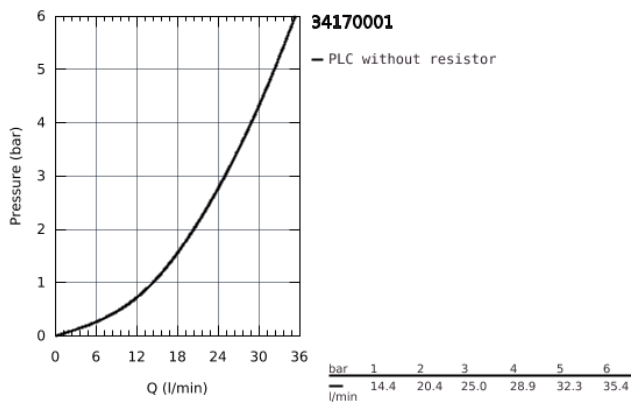

34 170 001 GROHTHERM 2000 THERMOSTATIC SHOWER MIXER 1/2"

PRODUCT DESCRIPTION

- Colour: Chrome
- wall mounted
- GROHE CoolTouch safety housing
- GROHE Long-Life finish
- GROHE Aqua Paddle ergonomically shaped handles
- GROHE SafeStop safety button at 38°C (calibration required)
- GROHE SafeStop Plus optional temperature limiter at 43°C included
- GROHE TurboStat compact cartridge with wax thermolement
- integrated mixed water shut off
- volume handle with GROHE EcoButton(economy button with individually adjustable economy stop)
- ceramic headpart 1/2", 180°
- shower bottom outlet 1/2"
- built-in non return valves
- dirt strainers
- protected against backflow
- without connection unions for wall mounting
- chrome plated union nuts
- GROHE Water Saving - Less water, perfect flow

34 170 001 GROHTHERM 2000 THERMOSTATIC SHOWER MIXER 1/2"

SPARE PARTS, February 2012 – now

1: Shut-off handle Aqua Paddle (Spare part-nr. 47916000)

1.1: Cover Cap (Spare part-nr. 4788300M)

2: Ceramic headpart, 1/2" (Spare part-nr. 45346000)

2.1: O-Ring Ø18,2 x Ø1,7 (Spare part-nr. 0392400M)

3: Temperature control handle (Spare part-nr. 47917000)

3.1: Cover Cap (Spare part-nr. 4788300M)

4: retaining ring (Spare part-nr. 47743000)

5: Thermostatic compact cartridge 1/2" (Spare part-nr. 47439000)