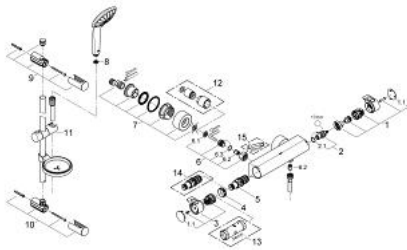

34 195 001 GROHTHERM 2000 THERMOSTATIC SHOWER MIXER 1/2" WITH SHOWER SET

**PRODUCT DESCRIPTION**

- Colour: Chrome
- Consisting of:
- Grohtherm 2000 thermostat shower mixer (34 469)
- Euphoria 110 Massage shower set, 600 mm (27 231 001)

## 34 195 001 GROHTHERM 2000 THERMOSTATIC SHOWER MIXER 1/2" WITH SHOWER SET

### SPARE PARTS, February 2012 – now

- 1: Shut-off handle Aqua Paddle (Spare part-nr. 47916000)
  - 1.1: Cover Cap (Spare part-nr. 4788300M)
  - 2: Ceramic headpart, 1/2" (Spare part-nr. 45346000)
  - 2.1: O-Ring Ø18,2 x Ø1,7 (Spare part-nr. 0392400M)
  - 3: Temperature control handle (Spare part-nr. 47917000)
  - 3.1: Cover Cap (Spare part-nr. 4788300M)
  - 4: retaining ring (Spare part-nr. 47743000)
  - 5: Thermostatic compact cartridge 1/2" (Spare part-nr. 47439000)
  - 6: Non-return valve (Spare part-nr. 47189000)
  - 6.1: Filter (Spare part-nr. 0726400M)
  - 6.2: Non-return valve (Spare part-nr. 08565000)
  - 6.3: O-Ring Ø17 x Ø2 (Spare part-nr. 0305500M)
  - 7: S-union (Spare part-nr. 12693000)
  - 8: Strainer (Spare part-nr. 0700200M)
  - 9: Outlet shower holder (Spare part-nr. 48100000)
  - 10: Outlet shower holder (Spare part-nr. 48098000)
  - 11: Sliding piece (Spare part-nr. 48099000)
  - 12: Extension 30 (Spare part-nr. 46238000)\*
  - 13: Socket Spanner (Spare part-nr. 19332000)\*
  - 14: GROHE TurboStat cartridge 1/2" (Spare part-nr. 47175000)\*
  - 15: Special Spanner (Spare part-nr. 19377000)\*
- \* Optional accessories