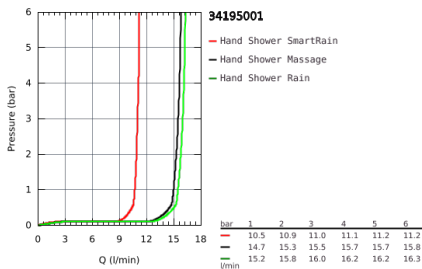

34 195 001 GROHTHERM 2000 THERMOSTATIC SHOWER MIXER 1/2" WITH SHOWER SET

**PRODUCT DESCRIPTION**

- Colour: Chrome
- Consisting of:
- Grohtherm 2000 thermostat shower mixer (34 469)
- Euphoria 110 Massage shower set, 600 mm (27 231 001)

## 34 195 001 GROHTHERM 2000 THERMOSTATIC SHOWER MIXER 1/2" WITH SHOWER SET