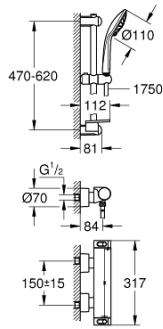

34 195 001 GROHTHERM 2000 THERMOSTATIC SHOWER MIXER 1/2" WITH SHOWER SET

**PRODUCT DESCRIPTION**

- Colour: Chrome
- Consisting of:
- Grohtherm 2000 thermostat shower mixer (34 469)
- Euphoria 110 Massage shower set, 600 mm (27 231 001)

## 34 195 001 GROHTHERM 2000 THERMOSTATIC SHOWER MIXER 1/2" WITH SHOWER SET

### SPARE PARTS, February 2012 – now

- 1: Shut-off handle Aqua Paddle (Spare part-nr. 47916000)
  - 1.1: Cover Cap (Spare part-nr. 4788300M)
  - 2: Ceramic headpart, 1/2" (Spare part-nr. 45346000)
  - 2.1: O-Ring Ø18,2 x Ø1,7 (Spare part-nr. 0392400M)
  - 3: Temperature control handle (Spare part-nr. 47917000)
  - 3.1: Cover Cap (Spare part-nr. 4788300M)
  - 4: retaining ring (Spare part-nr. 47743000)
  - 5: Thermostatic compact cartridge 1/2" (Spare part-nr. 47439000)
  - 6: Non-return valve (Spare part-nr. 47189000)
  - 6.1: Filter (Spare part-nr. 0726400M)
  - 6.2: Non-return valve (Spare part-nr. 08565000)
  - 6.3: O-Ring Ø17 x Ø2 (Spare part-nr. 0305500M)
  - 7: S-union (Spare part-nr. 12693000)
  - 8: Strainer (Spare part-nr. 0700200M)
  - 9: Outlet shower holder (Spare part-nr. 48100000)
  - 10: Outlet shower holder (Spare part-nr. 48098000)
  - 11: Sliding piece (Spare part-nr. 48099000)
  - 12: Extension 30 (Spare part-nr. 46238000)\*
  - 13: Socket Spanner (Spare part-nr. 19332000)\*
  - 14: GROHE TurboStat cartridge 1/2" (Spare part-nr. 47175000)\*
  - 15: Special Spanner (Spare part-nr. 19377000)\*
- \* Optional accessories