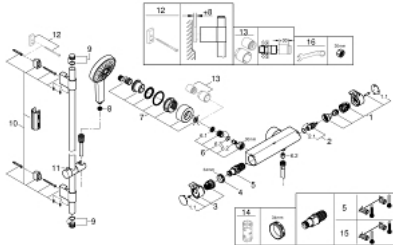

## 34 281 001 GROHTHERM 2000 THERMOSTATIC SHOWER MIXER 1/2" WITH SHOWER SET

### PRODUCT DESCRIPTION

- Colour: Chrome
- Consisting of:
  - Grohtherm 2000 thermostat shower mixer (34 469)
  - Power&Soul Cosmopolitan shower set 130/600 mm rail (27 731 000)

### SPARE PARTS, October 2016 – now

- 1: Shut-off handle Aqua Paddle (Spare part-nr. 47916000)
  - 1.1: Cover Cap (Spare part-nr. 4788300M)
  - 2: Ceramic headpart, 1/2" (Spare part-nr. 45346000)
  - 2.1: O-Ring Ø18,2 x Ø1,7 (Spare part-nr. 0392400M)
  - 3: Temperature control handle (Spare part-nr. 47917000)
  - 3.1: Cover Cap (Spare part-nr. 4788300M)
  - 4: retaining ring (Spare part-nr. 47743000)
  - 5: Thermostatic compact cartridge 1/2" (Spare part-nr. 47439000)
  - 6: Non-return valve (Spare part-nr. 47189000)
  - 6.1: Filter (Spare part-nr. 0726400M)
  - 6.2: Non-return valve (Spare part-nr. 08565000)
  - 6.3: O-Ring Ø17 x Ø2 (Spare part-nr. 0305500M)
  - 7: S-union (Spare part-nr. 12693000)
  - 8: Strainer (Spare part-nr. 0700200M)
  - 9: Cover Cap (Spare part-nr. 45922000)
  - 10: Outlet shower holder (Spare part-nr. 48333000)
  - 11: Sliding piece (Spare part-nr. 48177000)\*
  - 12: Spacer (Spare part-nr. 45914XE0)\*
  - 13: Extension 30 (Spare part-nr. 46238000)\*
  - 14: Socket Spanner (Spare part-nr. 19332000)\*
  - 15: GROHE TurboStat cartridge 1/2" (Spare part-nr. 47175000)\*
  - 16: Special Spanner (Spare part-nr. 19377000)\*
- \* Optional accessories