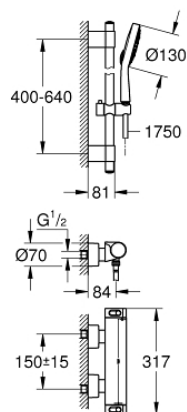

## 34 281 001 GROHTHERM 2000 THERMOSTATIC SHOWER MIXER 1/2" WITH SHOWER SET

### PRODUCT DESCRIPTION

- Colour: Chrome
- Consisting of:
  - Grohtherm 2000 thermostat shower mixer (34 469)
  - Power&Soul Cosmopolitan shower set 130/600 mm rail (27 731 000)

### SPARE PARTS, October 2016 – now

- 1: Shut-off handle Aqua Paddle (Spare part-nr. 47916000)
  - 1.1: Cover Cap (Spare part-nr. 4788300M)
  - 2: Ceramic headpart, 1/2" (Spare part-nr. 45346000)
  - 2.1: O-Ring Ø18,2 x Ø1,7 (Spare part-nr. 0392400M)
  - 3: Temperature control handle (Spare part-nr. 47917000)
  - 3.1: Cover Cap (Spare part-nr. 4788300M)
  - 4: retaining ring (Spare part-nr. 47743000)
  - 5: Thermostatic compact cartridge 1/2" (Spare part-nr. 47439000)
  - 6: Non-return valve (Spare part-nr. 47189000)
  - 6.1: Filter (Spare part-nr. 0726400M)
  - 6.2: Non-return valve (Spare part-nr. 08565000)
  - 6.3: O-Ring Ø17 x Ø2 (Spare part-nr. 0305500M)
  - 7: S-union (Spare part-nr. 12693000)
  - 8: Strainer (Spare part-nr. 0700200M)
  - 9: Cover Cap (Spare part-nr. 45922000)
  - 10: Outlet shower holder (Spare part-nr. 48333000)
  - 11: Sliding piece (Spare part-nr. 48177000)\*
  - 12: Spacer (Spare part-nr. 45914XE0)\*
  - 13: Extension 30 (Spare part-nr. 46238000)\*
  - 14: Socket Spanner (Spare part-nr. 19332000)\*
  - 15: GROHE TurboStat cartridge 1/2" (Spare part-nr. 47175000)\*
  - 16: Special Spanner (Spare part-nr. 19377000)\*
- \* Optional accessories