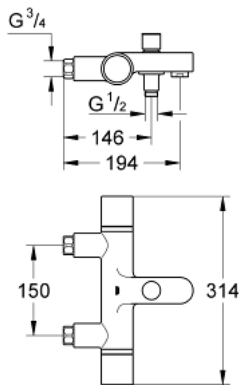

34 448 000 **GROHTHERM 1000 COSMOPOLITAN THERMOSTATIC BATH/SHOWER MIXER**
3/4"

PRODUCT DESCRIPTION

- Colour: Chrome
- GROHE Long-Life finish
- chromed scale rings
- GROHE SafeStop Plus, removable max. temperature stop at 46° C
- GROHE TurboStat compact cartridge with wax thermoelement
- integrated mixed water shut off
- automatic diverter: bath/shower
- shower bottom outlet 1/2"
- built-in non return valve
- dirt strainers
- protected against backflow
- without connection unions for wall mounting
- recommended pressure 0.1 - 1.0 bar
- max. pressure differential 5:1

34 448 000 **GROHTHERM 1000 COSMOPOLITAN THERMOSTATIC BATH/SHOWER MIXER**
3/4"

SPARE PARTS, December 2018 – now

- 1: handle (Spare part-nr. 47904000)
- 1.1: Cover Cap (Spare part-nr. 4788300M)
- 2: retaining ring (Spare part-nr. 47765000)
- 3: Thermostatic compact cartridge 3/4" (Spare part-nr. 47483000)
- 4: diverter UK (Spare part-nr. 47906000)
- 5: Non-return valve (Spare part-nr. 08565000)
- 6: Flow restrictor (Spare part-nr. 47908000)
- 7: union connection set + non-return valve (Spare part-nr. 47907000)
- 7.1: Filter (Spare part-nr. 0726400M)
- 7.2: O-ring dia. 26x2 mm (Spare part-nr. 0120600M)
- 7.3: O-Ring Ø17 x Ø2 (Spare part-nr. 0305500M)
- 8: Screw-down valve, 3/4" (Spare part-nr. 07025000)
- 8.1: O-Ring Ø6 x Ø2 (Spare part-nr. 0128300M)
- 9: Pillar union, pair (Spare part-nr. 18121000)*
- 10: Pillar union, pair (Spare part-nr. 18066000)*
- 11: Bracket for exposed installation (Spare part-nr. 18153000)*
- 12: Socket Spanner (Spare part-nr. 19332000)*
- 13: handle (Spare part-nr. 47909000)*
- 14: Extension 3/4", 20 mm (Spare part-nr. 0713000M)*
- 15: Special Spanner (Spare part-nr. 19377000)*