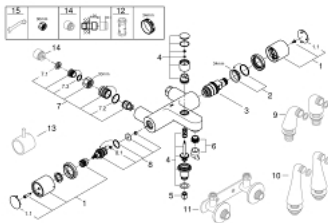

34 448 000 **GROHTHERM 1000 COSMOPOLITAN THERMOSTATIC BATH/SHOWER MIXER**
3/4"

PRODUCT DESCRIPTION

- Colour: Chrome
- GROHE Long-Life finish
- chromed scale rings
- GROHE SafeStop Plus, removable max. temperature stop at 46° C
- GROHE TurboStat compact cartridge with wax thermoelement
- integrated mixed water shut off
- automatic diverter: bath/shower
- shower bottom outlet 1/2"
- built-in non return valve
- dirt strainers
- protected against backflow
- without connection unions for wall mounting
- recommended pressure 0.1 - 1.0 bar
- max. pressure differential 5:1

34 448 000 **GROHTHERM 1000 COSMOPOLITAN THERMOSTATIC BATH/SHOWER MIXER**
3/4"

SPARE PARTS, December 2018 – now

- 1: handle (Spare part-nr. 47904000)
- 1.1: Cover Cap (Spare part-nr. 4788300M)
- 2: retaining ring (Spare part-nr. 47765000)
- 3: Thermostatic compact cartridge 3/4" (Spare part-nr. 47483000)
- 4: diverter UK (Spare part-nr. 47906000)
- 5: Non-return valve (Spare part-nr. 08565000)
- 6: Flow restrictor (Spare part-nr. 47908000)
- 7: union connection set + non-return valve (Spare part-nr. 47907000)
- 7.1: Filter (Spare part-nr. 0726400M)
- 7.2: O-ring dia. 26x2 mm (Spare part-nr. 0120600M)
- 7.3: O-Ring Ø17 x Ø2 (Spare part-nr. 0305500M)
- 8: Screw-down valve, 3/4" (Spare part-nr. 07025000)
- 8.1: O-Ring Ø6 x Ø2 (Spare part-nr. 0128300M)
- 9: Pillar union, pair (Spare part-nr. 18121000)*
- 10: Pillar union, pair (Spare part-nr. 18066000)*
- 11: Bracket for exposed installation (Spare part-nr. 18153000)*
- 12: Socket Spanner (Spare part-nr. 19332000)*
- 13: handle (Spare part-nr. 47909000)*
- 14: Extension 3/4", 20 mm (Spare part-nr. 0713000M)*
- 15: Special Spanner (Spare part-nr. 19377000)*