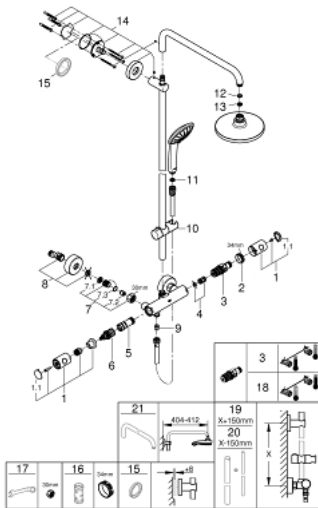

27 296 001 EUPHORIA SYSTEM 180 SHOWER SYSTEM WITH THERMOSTAT FOR WALL MOUNTING

SPARE PARTS, July 2017 – now

- 1: Metal handle 1/2" (Spare part-nr. 47984000)
- 1.1: Cover Cap (Spare part-nr. 6458500M)
- 2: retaining ring (Spare part-nr. 47743000)
- 3: Thermostatic compact cartridge 1/2" (Spare part-nr. 47439000)
- 4: Sound absorber (Spare part-nr. 47398000)
- 5: Water flow (Spare part-nr. 47751000)
- 6: Aquadimmer (Spare part-nr. 12433000)
- 7: Non-return valve (Spare part-nr. 47189000)
- 7.1: Filter (Spare part-nr. 0726400M)
- 7.2: Non-return valve (Spare part-nr. 08565000)
- 7.3: O-Ring Ø17 x Ø2 (Spare part-nr. 0305500M)
- 8: S-union (Spare part-nr. 12662000)
- 9: Non-return valve (Spare part-nr. 08565000)
- 10: Sliding piece (Spare part-nr. 12140000)
- 11: Strainer (Spare part-nr. 0700200M)
- 12: Fibre seal dia. Ø 18,5 x Ø 12 x 2 (Spare part-nr. 0138900M)
- 13: Strainer (Spare part-nr. 48007000)
- 14: Outlet shower holder (Spare part-nr. 48279000)
- 15: Spacer (Spare part-nr. 27180000)*
- 16: Socket Spanner (Spare part-nr. 19332000)*
- 17: Special Spanner (Spare part-nr. 19377000)*
- 18: GROHE TurboStat cartridge 1/2" (Spare part-nr. 47175000)*
- 19: Shower system pipe for retrofitting (Spare part-nr. 48053000)*
- 20: Shower system pipe for retrofitting (Spare part-nr. 48054000)*
- 21: Shower arm for shower systems (Spare part-nr. 14047000)*

* Optional accessories