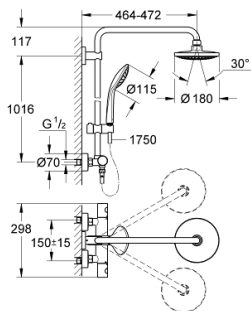

### PRODUCT DESCRIPTION

- Colour: Chrome
- Consisting of:
  - horizontal swivable 450 mm projection shower arm
  - exposed thermostatic shower with Aquadimmer function
  - allows change between:
    - head shower Euphoria Cosmopolitan 180 (27 491 000)
    - Rain spray pattern
  - with ball joint
  - rotation angle  $\pm 15^\circ$
  - hand shower Euphoria 110 Massage (27 221 000)
  - adjustable height via gliding element
  - Silverflex shower hose 1750 mm (28 388 000)
  - GROHE TurboStat compact cartridge with wax thermoelement
  - GROHE SafeStop safety button at  $38^\circ\text{C}$  ( calibration required )
  - GROHE SafeStop Plus optional temperature limiter at  $43^\circ\text{C}$  included
  - GROHE DreamSpray perfect spray pattern
  - GROHE Long-Life finish
  - SpeedClean anti-limescale system
  - Inner WaterGuide for a longer life
  - TwistStop preventing the hose from twisting
- minimum flow rate 7 l/min.
- optional upgrade: GROHE EasyReach tray (26 362)