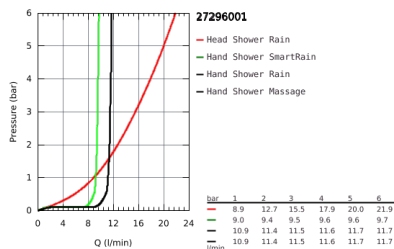

### PRODUCT DESCRIPTION

- Colour: Chrome
- Consisting of:
  - horizontal swivable 450 mm projection shower arm
  - exposed thermostatic shower with Aquadimmer function
  - allows change between:
    - head shower Euphoria Cosmopolitan 180 (27 491 000)
    - Rain spray pattern
  - with ball joint
  - rotation angle  $\pm 15^\circ$
  - hand shower Euphoria 110 Massage (27 221 000)
  - adjustable height via gliding element
  - Silverflex shower hose 1750 mm (28 388 000)
  - GROHE TurboStat compact cartridge with wax thermoelement
  - GROHE SafeStop safety button at  $38^\circ\text{C}$  ( calibration required )
  - GROHE SafeStop Plus optional temperature limiter at  $43^\circ\text{C}$  included
  - GROHE DreamSpray perfect spray pattern
  - GROHE Long-Life finish
  - SpeedClean anti-limescale system
  - Inner WaterGuide for a longer life
  - TwistStop preventing the hose from twisting
- minimum flow rate 7 l/min.
- optional upgrade: GROHE EasyReach tray (26 362)