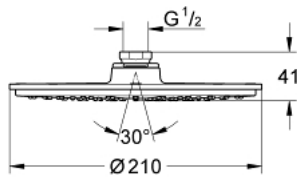

28 368 000 RAINSHOWER COSMOPOLITAN 210 HEAD SHOWER 1 SPRAY

PRODUCT DESCRIPTION

- Colour: Chrome
- Rain
- starting at 0.5 bar flow pressure
- material: metal
- with ball joint
- rotation angle $\pm 15^\circ$
- connection thread 1/2"
- GROHE DreamSpray perfect flow
- GROHE Long-Life finish
- SpeedClean anti-limescale system
- this headshower should only be used in conjunction with shower arm 28 384 000, 28 497 000, 28 576 000 or 28 724 000

28 368 000 **RAINSHOWER COSMOPOLITAN 210 HEAD SHOWER 1 SPRAY**

SPARE PARTS, January 2002 – now

1: Inlet valve assembly (Spare part-nr. 45933000)