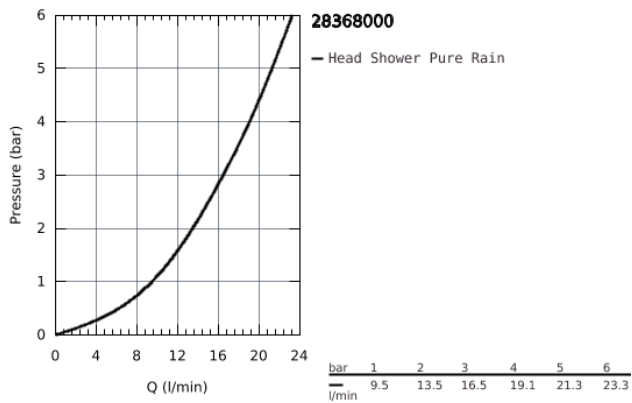

28 368 000 RAINSHOWER COSMOPOLITAN 210 HEAD SHOWER 1 SPRAY

PRODUCT DESCRIPTION

- Colour: Chrome
- Rain
- starting at 0.5 bar flow pressure
- material: metal
- with ball joint
- rotation angle $\pm 15^\circ$
- connection thread 1/2"
- GROHE DreamSpray perfect flow
- GROHE Long-Life finish
- SpeedClean anti-limescale system
- this headshower should only be used in conjunction with shower arm 28 384 000, 28 497 000, 28 576 000 or 28 724 000

28 368 000 **RAINSHOWER COSMOPOLITAN 210 HEAD SHOWER 1 SPRAY**

SPARE PARTS, January 2002 – now

1: Inlet valve assembly (Spare part-nr. 45933000)