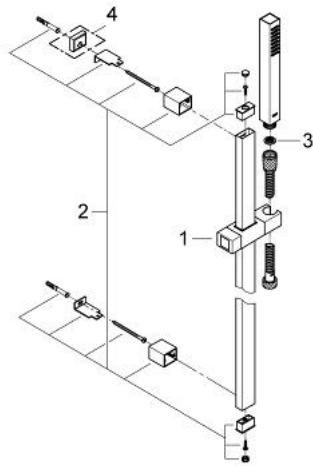

27 700 000 EUPHORIA CUBE STICK SHOWER RAIL SET 1 SPRAY

PRODUCT DESCRIPTION

- Colour: Chrome
- Hand shower (27 698 000)
- shower rail 900 mm (27 841)
- Silverflex shower hose 1750 mm (28 388 000)
- GROHE DreamSpray perfect spray pattern
- GROHE Long-Life finish
- SpeedClean anti-limescale system
- Inner WaterGuide for a longer life
- TwistStop preventing the hose from twisting
- min. recommended pressure 1.0 bar

27 700 000 **EUPHORIA CUBE STICK SHOWER RAIL SET 1 SPRAY**

27 700 000 **EUPHORIA CUBE STICK SHOWER RAIL SET 1 SPRAY**

SPARE PARTS, December 2010 – now

- 1: Sliding piece (Spare part-nr. 48180000)
- 2: Outlet shower holder (Spare part-nr. 48179000)
- 3: Strainer (Spare part-nr. 0700200M)
- 4: Spacer (Spare part-nr. 27845000)*