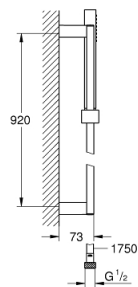

27 700 000 EUPHORIA CUBE STICK SHOWER RAIL SET 1 SPRAY

PRODUCT DESCRIPTION

- Colour: Chrome
- Hand shower (27 698 000)
- shower rail 900 mm (27 841)
- Silverflex shower hose 1750 mm (28 388 000)
- GROHE DreamSpray perfect spray pattern
- GROHE Long-Life finish
- SpeedClean anti-limescale system
- Inner WaterGuide for a longer life
- TwistStop preventing the hose from twisting
- min. recommended pressure 1.0 bar

27 700 000 **EUPHORIA CUBE STICK SHOWER RAIL SET 1 SPRAY**

27 700 000 **EUPHORIA CUBE STICK SHOWER RAIL SET 1 SPRAY**

SPARE PARTS, December 2010 – now

- 1: Sliding piece (Spare part-nr. 48180000)
- 2: Outlet shower holder (Spare part-nr. 48179000)
- 3: Strainer (Spare part-nr. 0700200M)
- 4: Spacer (Spare part-nr. 27845000)*