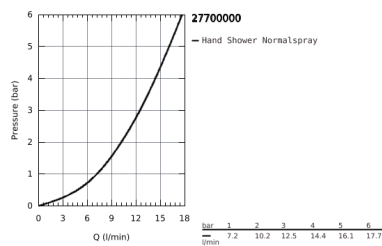

27 700 000 EUPHORIA CUBE STICK SHOWER RAIL SET 1 SPRAY

PRODUCT DESCRIPTION

- Colour: Chrome
- Hand shower (27 698 000)
- shower rail 900 mm (27 841)
- Silverflex shower hose 1750 mm (28 388 000)
- GROHE DreamSpray perfect spray pattern
- GROHE Long-Life finish
- SpeedClean anti-limescale system
- Inner WaterGuide for a longer life
- TwistStop preventing the hose from twisting
- min. recommended pressure 1.0 bar

27 700 000 **EUPHORIA CUBE STICK SHOWER RAIL SET 1 SPRAY**

27 700 000 **EUPHORIA CUBE STICK SHOWER RAIL SET 1 SPRAY**

SPARE PARTS, December 2010 – now

- 1: Sliding piece (Spare part-nr. 48180000)
- 2: Outlet shower holder (Spare part-nr. 48179000)
- 3: Strainer (Spare part-nr. 0700200M)
- 4: Spacer (Spare part-nr. 27845000)*