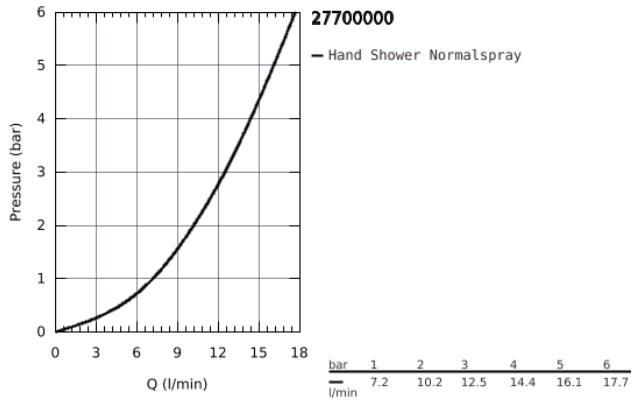

27 700 000 EUPHORIA CUBE STICK SHOWER RAIL SET 1 SPRAY

PRODUCT DESCRIPTION

- Colour: Chrome
- Hand shower (27 698 000)
- shower rail 900 mm (27 841)
- Silverflex shower hose 1750 mm (28 388 000)
- GROHE DreamSpray perfect spray pattern
- GROHE Long-Life finish
- SpeedClean anti-limescale system
- Inner WaterGuide for a longer life
- TwistStop preventing the hose from twisting
- min. recommended pressure 1.0 bar

27 700 000 **EUPHORIA CUBE STICK SHOWER RAIL SET 1 SPRAY**

27 700 000 **EUPHORIA CUBE STICK SHOWER RAIL SET 1 SPRAY**

SPARE PARTS, December 2010 – now

- 1: Sliding piece (Spare part-nr. 48180000)
- 2: Outlet shower holder (Spare part-nr. 48179000)
- 3: Strainer (Spare part-nr. 0700200M)
- 4: Spacer (Spare part-nr. 27845000)*