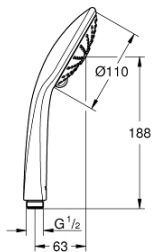

27 239 000 **EUPHORIA 110 MASSAGE HAND SHOWER 3 SPRAYS**

PRODUCT DESCRIPTION

- Colour: Chrome
- Rain, Massage, SmartRain
- GROHE Water Saving 9,5 l/min flow limiter
- GROHE SprayDimmer (Stepless flow rate reduction)
- GROHE Long-Life finish
- SpeedClean anti-limescale system
- Inner WaterGuide for a longer life
- Universal Mounting System. Fits all standard shower hoses

Pure Freude
an Wasser

27 239 000 **EUPHORIA 110 MASSAGE HAND SHOWER 3 SPRAYS**

SPARE PARTS, February 2008 – now

1: Strainer (Spare part-nr. 0700200M)