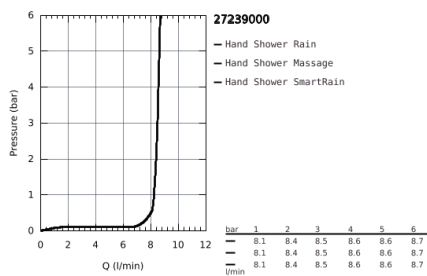

27 239 000 **EUPHORIA 110 MASSAGE HAND SHOWER 3 SPRAYS**

PRODUCT DESCRIPTION

- Colour: Chrome
- Rain, Massage, SmartRain
- GROHE Water Saving 9,5 l/min flow limiter
- GROHE SprayDimmer (Stepless flow rate reduction)
- GROHE Long-Life finish
- SpeedClean anti-limescale system
- Inner WaterGuide for a longer life
- Universal Mounting System. Fits all standard shower hoses

Pure Freude
an Wasser

27 239 000 **EUPHORIA 110 MASSAGE HAND SHOWER 3 SPRAYS**

SPARE PARTS, February 2008 – now

1: Strainer (Spare part-nr. 0700200M)