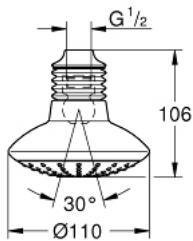

## 27 237 000 EUPHORIA 110 MONO HEAD SHOWER 1 SPRAY

### PRODUCT DESCRIPTION

- Colour: Chrome
- Rain
- connection thread 1/2"
- bellows
- GROHE DreamSpray perfect spray pattern
- GROHE Long-Life finish
- SpeedClean anti-limescale system
- suitable for instantaneous heater

27 237 000 **EUPHORIA 110 MONO HEAD SHOWER 1 SPRAY**

**SPARE PARTS**, January 1900 – now

- 1: Bellow (Spare part-nr. 45199B10)
- 2: Fibre seal dia. Ø 18,5 x Ø 12 x 2 (Spare part-nr. 0138900M)
- 3: Strainer (Spare part-nr. 0676800M)