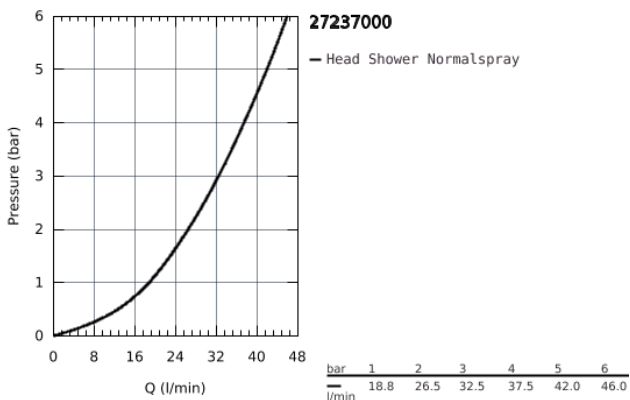

## 27 237 000 EUPHORIA 110 MONO HEAD SHOWER 1 SPRAY

### PRODUCT DESCRIPTION

- Colour: Chrome
- Rain
- connection thread 1/2"
- bellows
- GROHE DreamSpray perfect spray pattern
- GROHE Long-Life finish
- SpeedClean anti-limescale system
- suitable for instantaneous heater

27 237 000 **EUPHORIA 110 MONO HEAD SHOWER 1 SPRAY**

**SPARE PARTS**, January 1900 – now

- 1: Bellow (Spare part-nr. 45199B10)
- 2: Fibre seal dia. Ø 18,5 x Ø 12 x 2 (Spare part-nr. 0138900M)
- 3: Strainer (Spare part-nr. 0676800M)