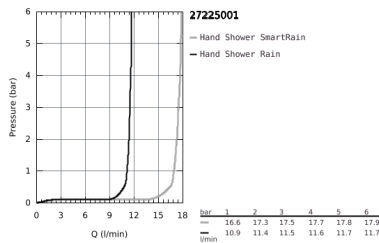

## 27 225 001 EUPHORIA 110 DUO SHOWER RAIL SET 2 SPRAYS

### PRODUCT DESCRIPTION

- Colour: Chrome
- hand shower Duo (27 220 000)
- shower rail 900 mm (27 500)
- Silverflex shower hose 1750 mm (28 388 000)
- GROHE EasyReach tray (27 596)
- GROHE DreamSpray perfect spray pattern
- GROHE SprayDimmer (Stepless flow rate reduction)
- GROHE Long-Life finish
- GROHE FastFixation (upper bracket adjustable to adapt to existing holes)
- SpeedClean anti-limescale system
- Inner WaterGuide for a longer life
- TwistStop preventing the hose from twisting
- suitable for instantaneous heater