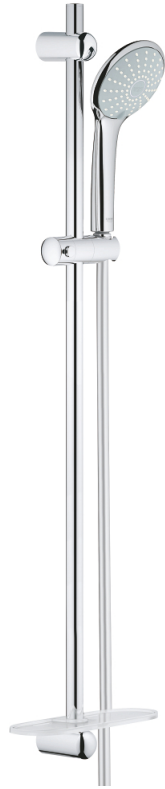

## 27 225 001 EUPHORIA 110 DUO SHOWER RAIL SET 2 SPRAYS

### PRODUCT DESCRIPTION

- Colour: Chrome
- hand shower Duo (27 220 000)
- shower rail 900 mm (27 500)
- Silverflex shower hose 1750 mm (28 388 000)
- GROHE EasyReach tray (27 596)
- GROHE DreamSpray perfect spray pattern
- GROHE SprayDimmer (Stepless flow rate reduction)
- GROHE Long-Life finish
- GROHE FastFixation (upper bracket adjustable to adapt to existing holes)
- SpeedClean anti-limescale system
- Inner WaterGuide for a longer life
- TwistStop preventing the hose from twisting
- suitable for instantaneous heater

## 27 225 001 EUPHORIA 110 DUO SHOWER RAIL SET 2 SPRAYS

**SPARE PARTS**, September 2010 – now

- 1: Outlet shower holder (Spare part-nr. 48098000)
- 2: Sliding piece (Spare part-nr. 48099000)
- 3: Outlet shower holder (Spare part-nr. 48100000)
- 4: Strainer (Spare part-nr. 0700200M)