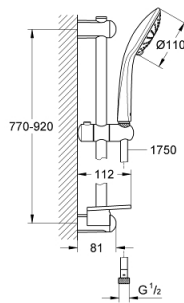

## 27 225 001 EUPHORIA 110 DUO SHOWER RAIL SET 2 SPRAYS

### PRODUCT DESCRIPTION

- Colour: Chrome
- hand shower Duo (27 220 000)
- shower rail 900 mm (27 500)
- Silverflex shower hose 1750 mm (28 388 000)
- GROHE EasyReach tray (27 596)
- GROHE DreamSpray perfect spray pattern
- GROHE SprayDimmer (Stepless flow rate reduction)
- GROHE Long-Life finish
- GROHE FastFixation (upper bracket adjustable to adapt to existing holes)
- SpeedClean anti-limescale system
- Inner WaterGuide for a longer life
- TwistStop preventing the hose from twisting
- suitable for instantaneous heater

## 27 225 001 EUPHORIA 110 DUO SHOWER RAIL SET 2 SPRAYS

**SPARE PARTS**, September 2010 – now

- 1: Outlet shower holder (Spare part-nr. 48098000)
- 2: Sliding piece (Spare part-nr. 48099000)
- 3: Outlet shower holder (Spare part-nr. 48100000)
- 4: Strainer (Spare part-nr. 0700200M)