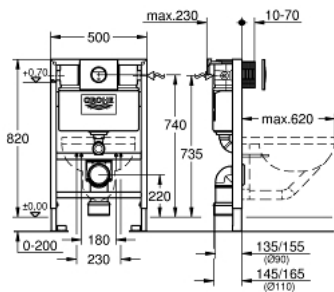

38 868 000 RAPID SL 3-IN-1 SET FOR WC, 0.82 M INSTALLATION HEIGHT

PRODUCT DESCRIPTION

- Colour: Chrome
- with flushing cistern 6 - 3 l
- Consisting of:
 - Rapid SL element for WC (38 526 000)
 - Nova Cosmopolitan flush plate, chrome (38 765 000)
 - front wall brackets (38 558 00M)