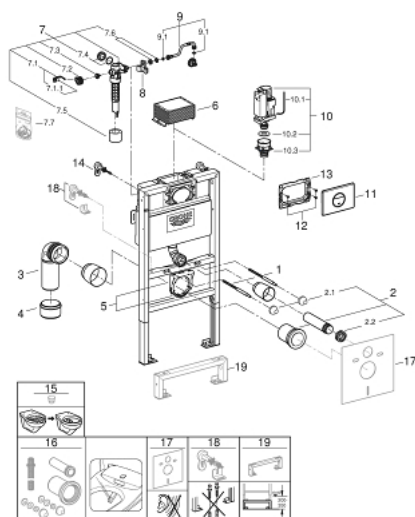

38 868 000 RAPID SL 3-IN-1 SET FOR WC, 0.82 M INSTALLATION HEIGHT

SPARE PARTS, October 2021 – now

- 1: Threaded bolt (Spare part-nr. 4276400M)
 - 2: WC inlet and outlet connecting set (Spare part-nr. 37311K00)
 - 2.1: Basin fastening (Spare part-nr. 43511SH0)
 - 2.2: Connector (Spare part-nr. 37119000)
 - 3: PP-outlet bend Ø 90 mm (Spare part-nr. 42327000)
 - 4: 4" outlet adaptor for Rapid SL (Spare part-nr. 42242000)
 - 5: Support for outlet bend (Spare part-nr. 42243000)
 - 6: inspection shaft for flushing cistern (Spare part-nr. 42326000)
 - 7: Filling valve (Spare part-nr. 37095000)
 - 7.1: Lever (Spare part-nr. 43734000)
 - 7.1.1: Sealing washer (Spare part-nr. 4377000M)
 - 7.2: Valve head (Spare part-nr. 43536000)
 - 7.3: Membrane (Spare part-nr. 4375800M)
 - 7.4: Screw cap (Spare part-nr. 43735000)
 - 7.5: Valve FLOAT, 5 pcs.. (Spare part-nr. 4379100M)
 - 7.6: Set of seals (Spare part-nr. 43722000)*
 - 8: Support device (Spare part-nr. 42195000)
 - 9: Overflow Sleeve (Spare part-nr. 43325000)
 - 9.1: O-Ring (Spare part-nr. 0319100M)
 - 10: Discharge valve AV1 complete (Spare part-nr. 42314000)
 - 10.1: Pneumatic hose (Spare part-nr. 42319000)
 - 10.2: Sealing washer (Spare part-nr. 42310000)
 - 10.3: Valve seat for GD2 (Spare part-nr. 42315000)
 - 11: Top plate with push button (Spare part-nr. 42375000)
 - 12: Screw (Spare part-nr. 6636200M)
 - 13: Frame (Spare part-nr. 43207000)
 - 14: Front wall brackets (Spare part-nr. 3855800M)
 - 15: Water Connection (Spare part-nr. 48561000)
 - 16: Flow restrictor (Spare part-nr. 42300000)*
 - 17: Retrofit kit for shower toilets Sensia Arena and IGS (Spare part-nr. 40899000)*
 - 18: Set for noise protection (Spare part-nr. 37131000)*
 - 19: Xtra wall brackets, flexible placing (Spare part-nr. 38733000)*
 - 20: Flush pipe extension (Spare part-nr. 38629000)*
 - 21: Dual flush valve set (Spare part-nr. 38796000)*
- * Optional accessories