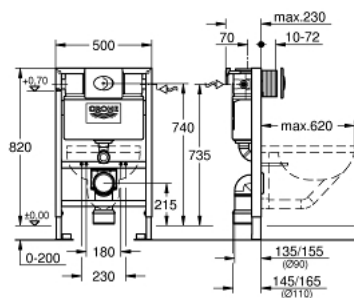

38 761 000 **RAPID SL 3-IN-1 SET FOR WC, 0.82 M INSTALLATION HEIGHT**

PRODUCT DESCRIPTION

- Colour: Chrome
- with flushing cistern 6 - 3 l
- Consisting of:
 - Rapid SL element for WC (38 526 000)
 - Skate Air flush plate, chrome, horizontal installation (38 506 000)
 - front wall brackets (38 558 00M)