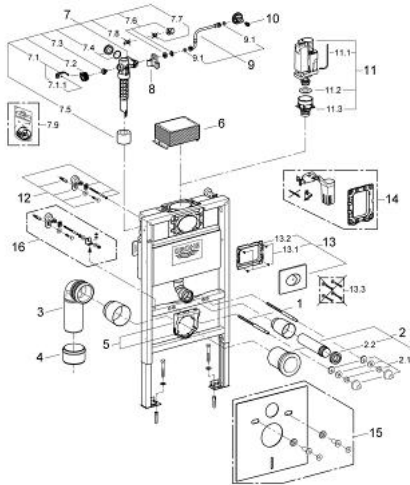

38 761 000 RAPID SL 3-IN-1 SET FOR WC, 0.82 M INSTALLATION HEIGHT

SPARE PARTS, February 2013 – now

- 1: Threaded bolt (Spare part-nr. 4276400M)
- 2: WC inlet and outlet connecting set (Spare part-nr. 37311K00)
- 2.1: Basin fastening (Spare part-nr. 43511SH0)
- 2.2: Connector (Spare part-nr. 37119000)
- 3: PP-outlet bend Ø 90 mm (Spare part-nr. 42327000)
- 4: 4" outlet adaptor for Rapid SL (Spare part-nr. 42242000)
- 5: Support for outlet bend (Spare part-nr. 42243000)
- 6: inspection shaft for flushing cistern (Spare part-nr. 42326000)
- 7: Filling valve (Spare part-nr. 37095000)
- 7.1: Lever (Spare part-nr. 43734000)
- 7.1.1: Sealing washer (Spare part-nr. 4377000M)
- 7.2: Valve head (Spare part-nr. 43536000)
- 7.3: Membrane (Spare part-nr. 4375800M)
- 7.4: Screw cap (Spare part-nr. 43735000)
- 7.5: Valve FLOAT, 5 pcs.. (Spare part-nr. 4379100M)
- 7.6: Set of seals (Spare part-nr. 43722000)*
- 8: Support device (Spare part-nr. 42195000)
- 9: Overflow Sleeve (Spare part-nr. 43325000)
- 9.1: O-Ring (Spare part-nr. 0319100M)
- 10: Headpart (Spare part-nr. 42385000)
- 11: Discharge valve AV1 complete (Spare part-nr. 42314000)
- 11.1: Pneumatic hose (Spare part-nr. 42319000)
- 11.2: Sealing washer (Spare part-nr. 42310000)
- 11.3: Valve seat for GD2 (Spare part-nr. 42315000)
- 12: Front wall brackets (Spare part-nr. 3855800M)
- 13: Flush plate (Spare part-nr. 38506000)
- 13.1: Screw (Spare part-nr. 6636200M)
- 13.2: Frame (Spare part-nr. 43207000)
- 13.3: Fixing set (Spare part-nr. 4308500M)*
- 13.4: Fixing set (Spare part-nr. 4215800M)*
- 14: Dual flush valve set (Spare part-nr. 38796000)*
- 15: Set for noise protection (Spare part-nr. 37131000)*
- 16: Xtra wall brackets, flexible placing (Spare part-nr. 38733000)*