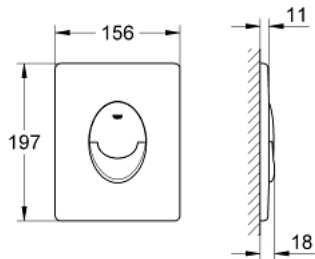

38 505 000 SKATE AIR FLUSH PLATE

PRODUCT DESCRIPTION

- Colour: Chrome
- for dual flush or start & stop actuation
- for pneumatic drop valve AV1
- for vertical installation
- GROHE Long-Life finish
- GROHE Water Saving - Less water, perfect flow

- for combination with Rapid SL 1.13 m with GD 2 cistern

- for use with Rapid SLX please order shaft 66 791 000 (sold separately)

38 505 000 SKATE AIR FLUSH PLATE

SPARE PARTS, March 2013 – now

1: Screw (Spare part-nr. 6636200M)