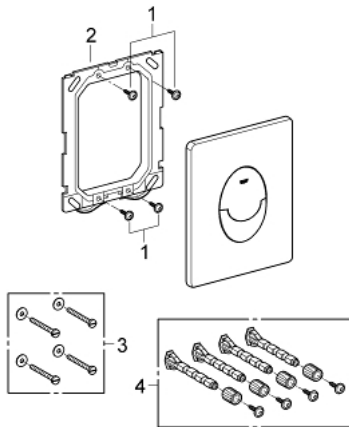

38 505 000 SKATE AIR FLUSH PLATE

PRODUCT DESCRIPTION

- Colour: Chrome
- for dual flush or start & stop actuation
- for pneumatic drop valve AV1
- for vertical installation
- GROHE Long-Life finish
- GROHE Water Saving - Less water, perfect flow

- for combination with Rapid SL 1.13 m with GD 2 cistern

- for use with Rapid SLX please order shaft 66 791 000 (sold separately)

38 505 000 SKATE AIR FLUSH PLATE

SPARE PARTS, March 2013 – now

1: Screw (Spare part-nr. 6636200M)

2: Frame (Spare part-nr. 43207000)

3: Fixing set (Spare part-nr. 4308500M)*

4: Fixing set (Spare part-nr. 4215800M)*

* Optional accessories