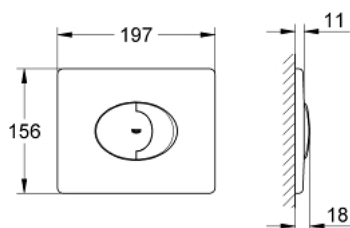

38 506 000 SKATE AIR FLUSH PLATE

PRODUCT DESCRIPTION

- Colour: Chrome
- for dual flush or start & stop actuation
- for pneumatic drop valve AV1
- for horizontal installation
- 156 x 197 mm
- made of ABS
- GROHE Water Saving - Less water, perfect flow
- GROHE Long-Life finish

- for combination with Rapid SL 1.13 m with GD 2 cistern

- for use with Rapid SLX please order shaft 66 791 000 (sold separately)

38 506 000 SKATE AIR FLUSH PLATE

SPARE PARTS, April 2013 – now

1: Screw (Spare part-nr. 6636200M)