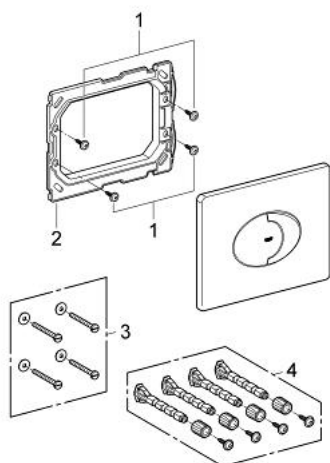

38 506 000 SKATE AIR FLUSH PLATE

PRODUCT DESCRIPTION

- Colour: Chrome
- for dual flush or start & stop actuation
- for pneumatic drop valve AV1
- for horizontal installation
- 156 x 197 mm
- made of ABS
- GROHE Water Saving - Less water, perfect flow
- GROHE Long-Life finish

- for combination with Rapid SL 1.13 m with GD 2 cistern

- for use with Rapid SLX please order shaft 66 791 000 (sold separately)

38 506 000 SKATE AIR FLUSH PLATE

SPARE PARTS, April 2013 – now

1: Screw (Spare part-nr. 6636200M)