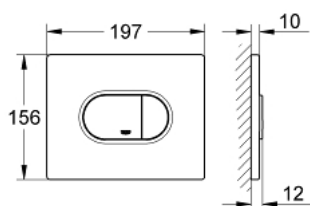

38 858 000 ARENA COSMOPOLITAN FLUSH PLATE

PRODUCT DESCRIPTION

- Colour: Chrome
- for dual flush or start & stop actuation
- for pneumatic drop valve AV1
- for horizontal installation
- 156 x 197 mm
- made of ABS
- GROHE Long-Life finish
- GROHE Water Saving - Less water, perfect flow

- for combination with Rapid SL 1.13 m with GD 2 cistern

- for use with Rapid SLX please order shaft 66 791 000 (sold separately)

38 858 000 ARENA COSMOPOLITAN FLUSH PLATE

SPARE PARTS, September 2009 – now