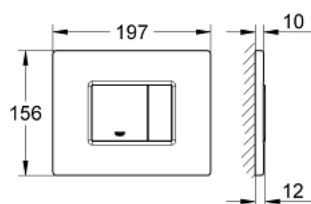

## 38 776 SD0 SKATE COSMOPOLITAN WALL PLATE, STAINLESS STEEL

### PRODUCT DESCRIPTION

- Colour: stainless steel
- for dual flush or start & stop actuation
- for horizontal installation
- 156 x 197 mm
- plastic fixing frame
- hidden fixing screws
- not suitable for GROHE Fresh
- GROHE Water Saving - Less water, perfect flow
- for combination with Rapid SL 1.13 m with GD 2 cistern
- for use with Rapid SLX please order shaft 66 791 000 (sold separately)