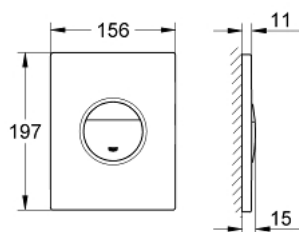

### PRODUCT DESCRIPTION

- Colour: Chrome
- for dual flush or start & stop actuation
- for pneumatic drop valve AV1
- for vertical and horizontal installation
- GROHE Long-Life finish
- GROHE Water Saving - Less water, perfect flow
  
- for combination with Rapid SL 1.13 m with GD 2 cistern
  
- for use with Rapid SLX please order shaft 66 791 000 (sold separately)