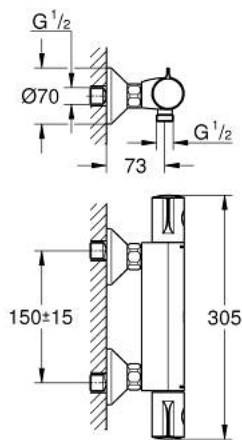

34 562 000 GROHTHERM 800 THERMOSTATIC SHOWER MIXER 1/2"

PRODUCT DESCRIPTION

- Colour: Chrome
- wall mounted
- GROHE Long-Life finish
- GROHE SafeStop safety button at 38°C (calibration required)
- GROHE SafeStop Plus integrated temperature limiter at max 50°C
- GROHE Turbostat C3 compact cartridge with wax thermoelement
- integrated mixed water shut off
- volume handle with GROHE EcoButton(economy button with individually adjustable economy stop)
- ceramic headpart 1/2", 180°
- shower bottom outlet 1/2"
- built-in non return valves
- dirt strainers
- protected against backflow
- S-unions
- metal escutcheon
- GROHE Water Saving - Less water, perfect flow

34 562 000 GROHTHERM 800 THERMOSTATIC SHOWER MIXER 1/2"

SPARE PARTS, February 2014 – now

- 1: Temperature control handle (Spare part-nr. 47982000)
- 2: retaining ring (Spare part-nr. 47743000)
- 3: Thermostatic compact cartridge 1/2" (Spare part-nr. 47885000)
- 4: Shut-off handle (Spare part-nr. 47980000)
- 5: Ceramic headpart, 1/2" (Spare part-nr. 45346000)
- 5.1: O-Ring Ø18,2 x Ø1,7 (Spare part-nr. 0392400M)
- 6: Non-return valve (Spare part-nr. 47886000)
- 7: Non-return valve (Spare part-nr. 47189000)
- 7.1: Filter (Spare part-nr. 0726400M)
- 7.2: Non-return valve (Spare part-nr. 08565000)
- 7.3: O-Ring Ø17 x Ø2 (Spare part-nr. 0305500M)
- 8: S-union (Spare part-nr. 12075000)
- 8.1: Sealing washer (Spare part-nr. 0138600M)
- 8.2: Escutcheon (Spare part-nr. 0221000M)
- 9: Extension 3/4", 20 mm (Spare part-nr. 0713000M)*
- 10: Socket Spanner (Spare part-nr. 19332000)*
- 11: Special Spanner (Spare part-nr. 19377000)*
- 12: GROHE TurboStat cartridge 1/2" (Spare part-nr. 47175000)*