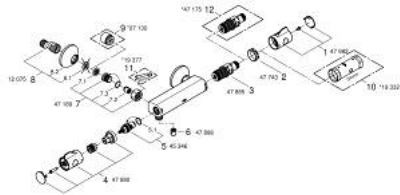

34 562 000 GROHTHERM 800 THERMOSTATIC SHOWER MIXER 1/2"

PRODUCT DESCRIPTION

- Colour: Chrome
- wall mounted
- GROHE Long-Life finish
- GROHE SafeStop safety button at 38°C (calibration required)
- GROHE SafeStop Plus integrated temperature limiter at max 50°C
- GROHE Turbostat C3 compact cartridge with wax thermoelement
- integrated mixed water shut off
- volume handle with GROHE EcoButton(economy button with individually adjustable economy stop)
- ceramic headpart 1/2", 180°
- shower bottom outlet 1/2"
- built-in non return valves
- dirt strainers
- protected against backflow
- S-unions
- metal escutcheon
- GROHE Water Saving - Less water, perfect flow

34 562 000 GROHTHERM 800 THERMOSTATIC SHOWER MIXER 1/2"

SPARE PARTS, February 2014 – now

- 1: Temperature control handle (Spare part-nr. 47982000)
- 2: retaining ring (Spare part-nr. 47743000)
- 3: Thermostatic compact cartridge 1/2" (Spare part-nr. 47885000)
- 4: Shut-off handle (Spare part-nr. 47980000)
- 5: Ceramic headpart, 1/2" (Spare part-nr. 45346000)
- 5.1: O-Ring Ø18,2 x Ø1,7 (Spare part-nr. 0392400M)
- 6: Non-return valve (Spare part-nr. 47886000)
- 7: Non-return valve (Spare part-nr. 47189000)
- 7.1: Filter (Spare part-nr. 0726400M)
- 7.2: Non-return valve (Spare part-nr. 08565000)
- 7.3: O-Ring Ø17 x Ø2 (Spare part-nr. 0305500M)
- 8: S-union (Spare part-nr. 12075000)
- 8.1: Sealing washer (Spare part-nr. 0138600M)
- 8.2: Escutcheon (Spare part-nr. 0221000M)
- 9: Extension 3/4", 20 mm (Spare part-nr. 0713000M)*
- 10: Socket Spanner (Spare part-nr. 19332000)*
- 11: Special Spanner (Spare part-nr. 19377000)*
- 12: GROHE TurboStat cartridge 1/2" (Spare part-nr. 47175000)*