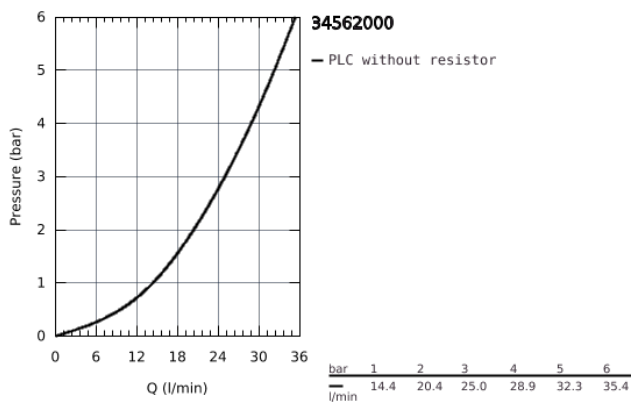

34 562 000 GROHTHERM 800 THERMOSTATIC SHOWER MIXER 1/2"

PRODUCT DESCRIPTION

- Colour: Chrome
- wall mounted
- GROHE Long-Life finish
- GROHE SafeStop safety button at 38°C (calibration required)
- GROHE SafeStop Plus integrated temperature limiter at max 50°C
- GROHE Turbostat C3 compact cartridge with wax thermoelement
- integrated mixed water shut off
- volume handle with GROHE EcoButton(economy button with individually adjustable economy stop)
- ceramic headpart 1/2", 180°
- shower bottom outlet 1/2"
- built-in non return valves
- dirt strainers
- protected against backflow
- S-unions
- metal escutcheon
- GROHE Water Saving - Less water, perfect flow

34 562 000 GROHTHERM 800 THERMOSTATIC SHOWER MIXER 1/2"

SPARE PARTS, February 2014 – now

- 1: Temperature control handle (Spare part-nr. 47982000)
- 2: retaining ring (Spare part-nr. 47743000)
- 3: Thermostatic compact cartridge 1/2" (Spare part-nr. 47885000)
- 4: Shut-off handle (Spare part-nr. 47980000)
- 5: Ceramic headpart, 1/2" (Spare part-nr. 45346000)
- 5.1: O-Ring Ø18,2 x Ø1,7 (Spare part-nr. 0392400M)
- 6: Non-return valve (Spare part-nr. 47886000)
- 7: Non-return valve (Spare part-nr. 47189000)
- 7.1: Filter (Spare part-nr. 0726400M)
- 7.2: Non-return valve (Spare part-nr. 08565000)
- 7.3: O-Ring Ø17 x Ø2 (Spare part-nr. 0305500M)
- 8: S-union (Spare part-nr. 12075000)
- 8.1: Sealing washer (Spare part-nr. 0138600M)
- 8.2: Escutcheon (Spare part-nr. 0221000M)
- 9: Extension 3/4", 20 mm (Spare part-nr. 0713000M)*
- 10: Socket Spanner (Spare part-nr. 19332000)*
- 11: Special Spanner (Spare part-nr. 19377000)*
- 12: GROHE TurboStat cartridge 1/2" (Spare part-nr. 47175000)*