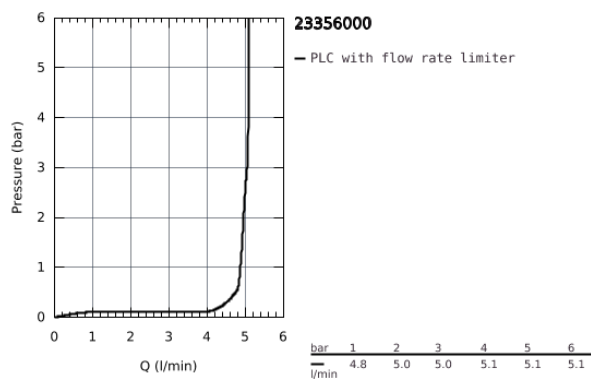

23 356 000 **BAUEDGE BASIN MIXER 1/2"**
S-SIZE

PRODUCT DESCRIPTION

- Colour: Chrome
- monobloc installation
- metal lever
- GROHE Long-Life 28 mm ceramic cartridge
- GROHE Long-Life finish
- GROHE Water Saving mousseur 5.7 l/min
- rapid installation system
- metal pop up waste set
- flexible connection hoses

23 356 000 **BAUEDGE BASIN MIXER 1/2"**
S-SIZE

SPARE PARTS, September 2012 – now

- 1: Lever (Spare part-nr. 46697000)
- 2: Cartridge (Spare part-nr. 46580000)
- 3: Pop-up rod (Spare part-nr. 46739000)
- 4: Flow restrictor (Spare part-nr. 48159000)
- 5: Shank mounting kit (Spare part-nr. 46249000)
- 6: Pop-up waste set 1 1/4" (Spare part-nr. 28910000)
- 6.1: Chrome bath plug (Spare part-nr. 07182000)
- 6.2: Eccentric rod (Spare part-nr. 07052000)
- 7: Mounting wrench (Spare part-nr. 19017000)*
- 8: Eccentric rod (Spare part-nr. 07341000)*