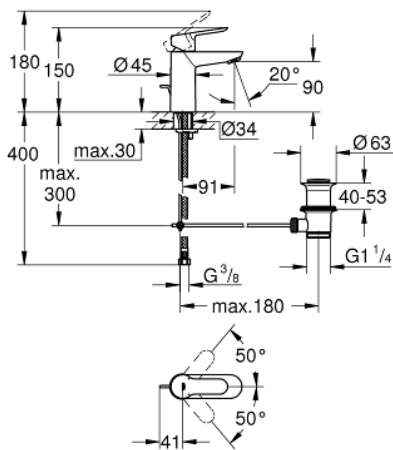

23 356 000 **BAUEDGE BASIN MIXER 1/2"**
S-SIZE

PRODUCT DESCRIPTION

- Colour: Chrome
- monobloc installation
- metal lever
- GROHE Long-Life 28 mm ceramic cartridge
- GROHE Long-Life finish
- GROHE Water Saving mousseur 5.7 l/min
- rapid installation system
- metal pop up waste set
- flexible connection hoses

23 356 000 **BAUEDGE BASIN MIXER 1/2"**
S-SIZE

SPARE PARTS, September 2012 – now

- 1: Lever (Spare part-nr. 46697000)
- 2: Cartridge (Spare part-nr. 46580000)
- 3: Pop-up rod (Spare part-nr. 46739000)
- 4: Flow restrictor (Spare part-nr. 48159000)
- 5: Shank mounting kit (Spare part-nr. 46249000)
- 6: Pop-up waste set 1 1/4" (Spare part-nr. 28910000)
- 6.1: Chrome bath plug (Spare part-nr. 07182000)
- 6.2: Eccentric rod (Spare part-nr. 07052000)
- 7: Mounting wrench (Spare part-nr. 19017000)*
- 8: Eccentric rod (Spare part-nr. 07341000)*