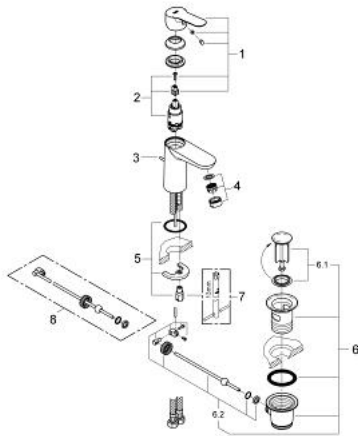

23 356 000 **BAUEDGE BASIN MIXER 1/2"**
S-SIZE

PRODUCT DESCRIPTION

- Colour: Chrome
- monobloc installation
- metal lever
- GROHE Long-Life 28 mm ceramic cartridge
- GROHE Long-Life finish
- GROHE Water Saving mousseur 5.7 l/min
- rapid installation system
- metal pop up waste set
- flexible connection hoses

23 356 000 **BAUEDGE BASIN MIXER 1/2"**
S-SIZE

SPARE PARTS, September 2012 – now

- 1: Lever (Spare part-nr. 46697000)
- 2: Cartridge (Spare part-nr. 46580000)
- 3: Pop-up rod (Spare part-nr. 46739000)
- 4: Flow restrictor (Spare part-nr. 48159000)
- 5: Shank mounting kit (Spare part-nr. 46249000)
- 6: Pop-up waste set 1 1/4" (Spare part-nr. 28910000)
- 6.1: Chrome bath plug (Spare part-nr. 07182000)
- 6.2: Eccentric rod (Spare part-nr. 07052000)
- 7: Mounting wrench (Spare part-nr. 19017000)*
- 8: Eccentric rod (Spare part-nr. 07341000)*