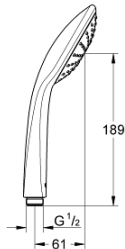

27 224 000 EUPHORIA 110 MONO HAND SHOWER 1 SPRAY

PRODUCT DESCRIPTION

- Colour: Chrome
- Rain
- GROHE DreamSpray perfect spray pattern
- GROHE Long-Life finish
- SpeedClean anti-limescale system
- Inner WaterGuide for a longer life
- min. recommended pressure 1.0 bar

Pure Freude
an Wasser

27 224 000 EUPHORIA 110 MONO HAND SHOWER 1 SPRAY

SPARE PARTS, February 2008 – now

1: Strainer (Spare part-nr. 0700200M)