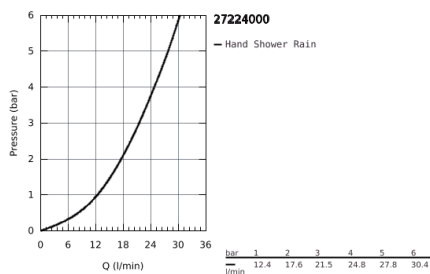

27 224 000 EUPHORIA 110 MONO HAND SHOWER 1 SPRAY

PRODUCT DESCRIPTION

- Colour: Chrome
- Rain
- GROHE DreamSpray perfect spray pattern
- GROHE Long-Life finish
- SpeedClean anti-limescale system
- Inner WaterGuide for a longer life
- min. recommended pressure 1.0 bar

Pure Freude
an Wasser

27 224 000 EUPHORIA 110 MONO HAND SHOWER 1 SPRAY

SPARE PARTS, February 2008 – now

1: Strainer (Spare part-nr. 0700200M)