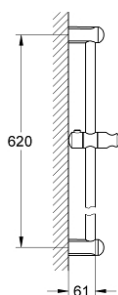

27 523 000 TEMPESTA SHOWER RAIL, 600 MM

PRODUCT DESCRIPTION

- Colour: Chrome
- with wall brackets, glider and swivel holder
- GROHE Long-Life finish

27 523 000 TEMPESTA SHOWER RAIL, 600 MM

SPARE PARTS, March 2010 – now

1: Outlet shower holder (Spare part-nr. 48098000)

2: Sliding piece (Spare part-nr. 48099000)

3: Spacer (Spare part-nr. 48051000)*

* Optional accessories