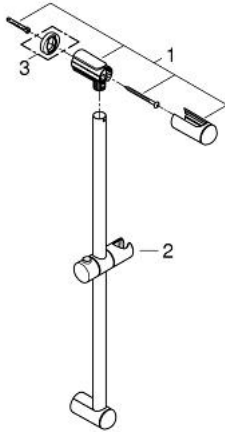

27 523 000 TEMPESTA SHOWER RAIL, 600 MM

PRODUCT DESCRIPTION

- Colour: Chrome
- with wall brackets, glider and swivel holder
- GROHE Long-Life finish

27 523 000 TEMPESTA SHOWER RAIL, 600 MM

SPARE PARTS, March 2010 – now

1: Outlet shower holder (Spare part-nr. 48098000)

2: Sliding piece (Spare part-nr. 48099000)

3: Spacer (Spare part-nr. 48051000)*

* Optional accessories