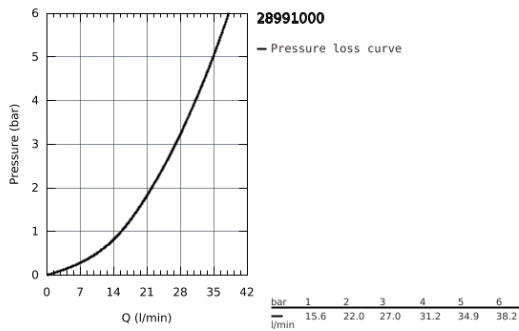

28 991 000 TALENTOFILL INLET-, POP-UP AND WASTE-SYSTEM

PRODUCT DESCRIPTION

- for baths with waste up to 370 mm reach
- without finishing trim set

28 991 000 TALENTOFILL INLET-, POP-UP AND WASTE-SYSTEM

SPARE PARTS, March 2007 – now

1: Inlet part with mousseur (Spare part-nr. 29009000)