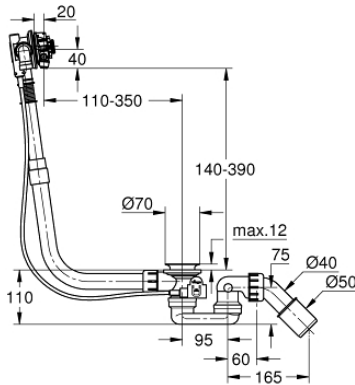

28 991 000 TALENTOFILL INLET-, POP-UP AND WASTE-SYSTEM

PRODUCT DESCRIPTION

- for baths with waste up to 370 mm reach
- without finishing trim set

28 991 000 TALENTOFILL INLET-, POP-UP AND WASTE-SYSTEM

SPARE PARTS, March 2007 – now

1: Inlet part with mousseur (Spare part-nr. 29009000)