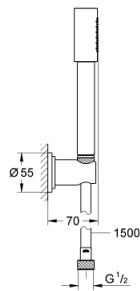

28 348 000 SENA WALL HOLDER SET 1 SPRAY

PRODUCT DESCRIPTION

- Colour: Chrome
- material: metal
- hand shower Sena Stick (28 034 000)
- wall shower holder (28 690)
- shower hose (28 151 000)
- GROHE DreamSpray perfect spray pattern
- GROHE Long-Life finish
- SpeedClean anti-limescale system
- Inner WaterGuide for a longer life

28 348 000 SENA WALL HOLDER SET 1 SPRAY

SPARE PARTS, January 2001 – now

- 1: Hand shower 1 spray (Spare part-nr. 28034000)
- 2: Shower hose (Spare part-nr. 28151000)
- 3: Wall hand Shower holder (Spare part-nr. 28690000)