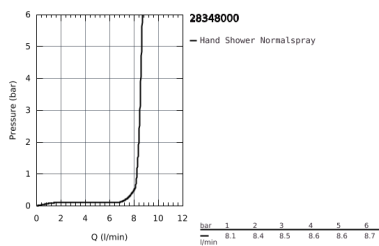

28 348 000 SENA WALL HOLDER SET 1 SPRAY

PRODUCT DESCRIPTION

- Colour: Chrome
- material: metal
- hand shower Sena Stick (28 034 000)
- wall shower holder (28 690)
- shower hose (28 151 000)
- GROHE DreamSpray perfect spray pattern
- GROHE Long-Life finish
- SpeedClean anti-limescale system
- Inner WaterGuide for a longer life

28 348 000 SENA WALL HOLDER SET 1 SPRAY

SPARE PARTS, January 2001 – now

- 1: Hand shower 1 spray (Spare part-nr. 28034000)
- 2: Shower hose (Spare part-nr. 28151000)
- 3: Wall hand Shower holder (Spare part-nr. 28690000)