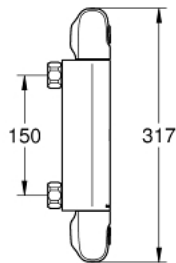

## 34 146 003 GROHTHERM 1000 THERMOSTATIC SHOWER MIXER 1/2"

### PRODUCT DESCRIPTION

- Colour: Chrome
- wall mounted
- GROHE CoolTouch safety housing
- GROHE Long-Life finish
- GROHE MetalGrip ergonomically shaped metal handles
- GROHE SafeStop safety button at 38°C ( calibration required )
- GROHE SafeStop Plus optional temperature limiter at 43°C included
- GROHE TurboStat compact cartridge with wax thermoelement
- integrated mixed water shut off
- volume handle with GROHE EcoButton(economy button with individually adjustable economy stop)
- ceramic headpart 1/2", 180°
- shower bottom outlet 1/2"
- built-in non return valves
- dirt strainers
- protected against backflow
- without connection unions for wall mounting
- GROHE Water Saving - Less water, perfect flow

### SPARE PARTS, February 2014 – now

- 1: Shut-off handle (Spare part-nr. 47972000)
- 1.1: Cover Cap (Spare part-nr. 4797400M)
- 2: Ceramic headpart, 1/2" (Spare part-nr. 45346000)
- 2.1: O-Ring  $\varnothing 18,2 \times \varnothing 1,7$  (Spare part-nr. 0392400M)
- 3: Temperature control handle (Spare part-nr. 47973000)
- 3.1: Cover Cap (Spare part-nr. 4797400M)
- 4: retaining ring (Spare part-nr. 47743000)
- 5: Thermostatic compact cartridge 1/2" (Spare part-nr. 47439000)
- 6: Race (Spare part-nr. 47975000)
- 7: Non-return valve (Spare part-nr. 47189000)
- 7.1: Filter (Spare part-nr. 0726400M)
- 7.2: Non-return valve (Spare part-nr. 08565000)
- 7.3: O-Ring  $\varnothing 17 \times \varnothing 2$  (Spare part-nr. 0305500M)
- 8: Special Spanner (Spare part-nr. 19377000)\*
- 9: Socket Spanner (Spare part-nr. 19332000)\*
- 10: GROHE TurboStat cartridge 1/2" (Spare part-nr. 47175000)\*