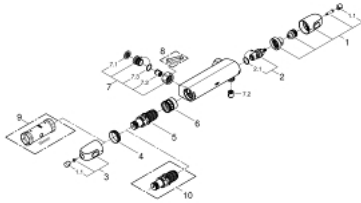

## 34 146 003 GROHTHERM 1000 THERMOSTATIC SHOWER MIXER 1/2"

### PRODUCT DESCRIPTION

- Colour: Chrome
- wall mounted
- GROHE CoolTouch safety housing
- GROHE Long-Life finish
- GROHE MetalGrip ergonomically shaped metal handles
- GROHE SafeStop safety button at 38°C ( calibration required )
- GROHE SafeStop Plus optional temperature limiter at 43°C included
- GROHE TurboStat compact cartridge with wax thermoelement
- integrated mixed water shut off
- volume handle with GROHE EcoButton(economy button with individually adjustable economy stop)
- ceramic headpart 1/2", 180°
- shower bottom outlet 1/2"
- built-in non return valves
- dirt strainers
- protected against backflow
- without connection unions for wall mounting
- GROHE Water Saving - Less water, perfect flow

### SPARE PARTS, February 2014 – now

- 1: Shut-off handle (Spare part-nr. 47972000)
- 1.1: Cover Cap (Spare part-nr. 4797400M)
- 2: Ceramic headpart, 1/2" (Spare part-nr. 45346000)
- 2.1: O-Ring  $\varnothing 18,2 \times \varnothing 1,7$  (Spare part-nr. 0392400M)
- 3: Temperature control handle (Spare part-nr. 47973000)
- 3.1: Cover Cap (Spare part-nr. 4797400M)
- 4: retaining ring (Spare part-nr. 47743000)
- 5: Thermostatic compact cartridge 1/2" (Spare part-nr. 47439000)
- 6: Race (Spare part-nr. 47975000)
- 7: Non-return valve (Spare part-nr. 47189000)
- 7.1: Filter (Spare part-nr. 0726400M)
- 7.2: Non-return valve (Spare part-nr. 08565000)
- 7.3: O-Ring  $\varnothing 17 \times \varnothing 2$  (Spare part-nr. 0305500M)
- 8: Special Spanner (Spare part-nr. 19377000)\*
- 9: Socket Spanner (Spare part-nr. 19332000)\*
- 10: GROHE TurboStat cartridge 1/2" (Spare part-nr. 47175000)\*