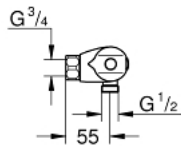

### PRODUCT DESCRIPTION

- Colour: Chrome
- wall mounted
- GROHE CoolTouch safety housing
- GROHE Long-Life finish
- GROHE MetalGrip ergonomically shaped metal handles
- GROHE SafeStop safety button at 38°C ( calibration required )
- GROHE SafeStop Plus optional temperature limiter at 43°C included
- GROHE TurboStat compact cartridge with wax thermoelement
- integrated mixed water shut off
- volume handle with GROHE EcoButton(economy button with individually adjustable economy stop)
- ceramic headpart 1/2", 180°
- shower bottom outlet 1/2"
- built-in non return valves
- dirt strainers
- protected against backflow
- without connection unions for wall mounting
- GROHE Water Saving - Less water, perfect flow

### SPARE PARTS, February 2014 – now

- 1: Shut-off handle (Spare part-nr. 47972000)
- 1.1: Cover Cap (Spare part-nr. 4797400M)
- 2: Ceramic headpart, 1/2" (Spare part-nr. 45346000)
- 2.1: O-Ring  $\varnothing 18,2 \times \varnothing 1,7$  (Spare part-nr. 0392400M)
- 3: Temperature control handle (Spare part-nr. 47973000)
- 3.1: Cover Cap (Spare part-nr. 4797400M)
- 4: retaining ring (Spare part-nr. 47743000)
- 5: Thermostatic compact cartridge 1/2" (Spare part-nr. 47439000)
- 6: Race (Spare part-nr. 47975000)
- 7: Non-return valve (Spare part-nr. 47189000)
- 7.1: Filter (Spare part-nr. 0726400M)
- 7.2: Non-return valve (Spare part-nr. 08565000)
- 7.3: O-Ring  $\varnothing 17 \times \varnothing 2$  (Spare part-nr. 0305500M)
- 8: Special Spanner (Spare part-nr. 19377000)\*
- 9: Socket Spanner (Spare part-nr. 19332000)\*
- 10: GROHE TurboStat cartridge 1/2" (Spare part-nr. 47175000)\*