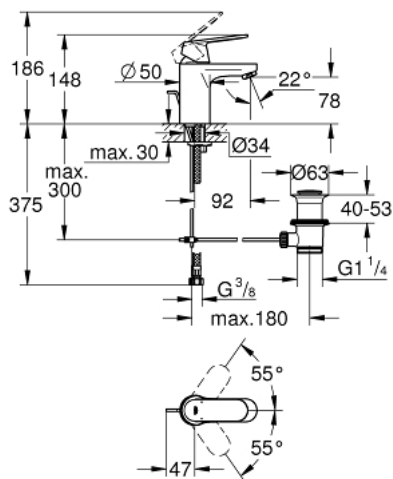

32 825 00L **EUROSMART COSMOPOLITAN BASIN MIXER 1/2"**
S-SIZE

PRODUCT DESCRIPTION

- Colour: Chrome
- monobloc installation
- metal lever
- GROHE SilkMove 35 mm ceramic cartridge
- adjustable flow rate limiter
- adjustable minimum flow rate 2.5 l/min
- GROHE Long-Life finish
- GROHE FastFixation installation system with centering support
- mousseur
- pop-up waste set 1 1/4"

- flexible connection hoses

- for low pressure
- recommended pressure 0.2 - 5.0 bar
- optional temperature limiter (46 375 000)

32 825 00L **EUROSMART COSMOPOLITAN BASIN MIXER 1/2"**
S-SIZE

SPARE PARTS, June 2011 – now

- 1: Lever (Spare part-nr. 46681000)
- 2: Shield for cross handle (Spare part-nr. 46492000)
- 3: Screw coupling (Spare part-nr. 46460000)
- 4: Cartridge (Spare part-nr. 46374000)
- 5: Flow restrictor (Spare part-nr. 13922000)
- 6: Pop-up rod (Spare part-nr. 10769000)
- 7: Shank mounting kit (Spare part-nr. 46671000)
- 8: Pop-up waste set 1 1/4" (Spare part-nr. 28910000)
- 8.1: Chrome bath plug (Spare part-nr. 07182000)
- 8.2: Eccentric rod (Spare part-nr. 07052000)
- 9: Temperature limiter (Spare part-nr. 46375000)*
- 10: Socket Spanner (Spare part-nr. 19332000)*
- 11: Mounting wrench (Spare part-nr. 19017000)*
- 12: Eccentric rod (Spare part-nr. 07341000)*