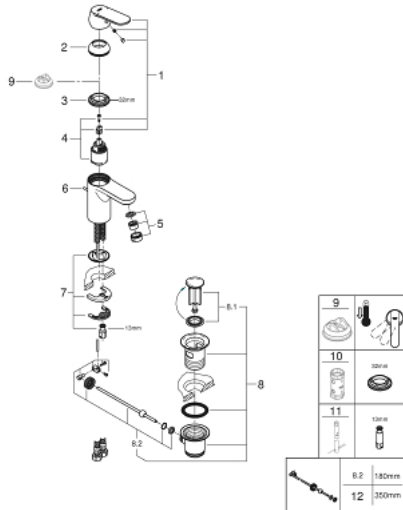

32 825 00L **EUROSMART COSMOPOLITAN BASIN MIXER 1/2"**
S-SIZE

PRODUCT DESCRIPTION

- Colour: Chrome
- monobloc installation
- metal lever
- GROHE SilkMove 35 mm ceramic cartridge
- adjustable flow rate limiter
- adjustable minimum flow rate 2.5 l/min
- GROHE Long-Life finish
- GROHE FastFixation installation system with centering support
- mousseur
- pop-up waste set 1 1/4"

- flexible connection hoses

- for low pressure
- recommended pressure 0.2 - 5.0 bar
- optional temperature limiter (46 375 000)

32 825 00L **EUROSMART COSMOPOLITAN BASIN MIXER 1/2"**
S-SIZE

SPARE PARTS, June 2011 – now

- 1: Lever (Spare part-nr. 46681000)
- 2: Shield for cross handle (Spare part-nr. 46492000)
- 3: Screw coupling (Spare part-nr. 46460000)
- 4: Cartridge (Spare part-nr. 46374000)
- 5: Flow restrictor (Spare part-nr. 13922000)
- 6: Pop-up rod (Spare part-nr. 10769000)
- 7: Shank mounting kit (Spare part-nr. 46671000)
- 8: Pop-up waste set 1 1/4" (Spare part-nr. 28910000)
- 8.1: Chrome bath plug (Spare part-nr. 07182000)
- 8.2: Eccentric rod (Spare part-nr. 07052000)
- 9: Temperature limiter (Spare part-nr. 46375000)*
- 10: Socket Spanner (Spare part-nr. 19332000)*
- 11: Mounting wrench (Spare part-nr. 19017000)*
- 12: Eccentric rod (Spare part-nr. 07341000)*