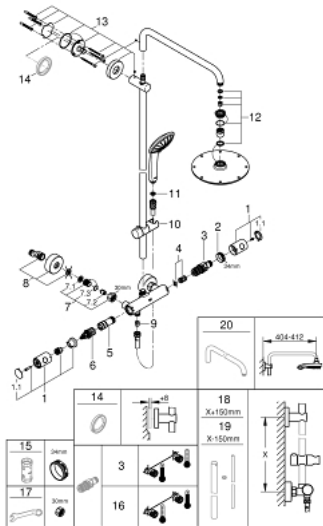

27 964 000 EUPHORIA SYSTEM 210 SHOWER SYSTEM WITH THERMOSTAT FOR WALL MOUNTING

SPARE PARTS, July 2017 – now

1. 1: Metal handle 1/2" (Spare part-nr. 47984000)
   - 1.1: Cover Cap (Spare part-nr. 6458500M)
   - 2: retaining ring (Spare part-nr. 47743000)
   - 3: Thermostatic compact cartridge 1/2" (Spare part-nr. 47439000)
   - 4: Sound absorber (Spare part-nr. 47398000)
   - 5: Water flow (Spare part-nr. 47751000)
   - 6: Aquadimmer (Spare part-nr. 12433000)
   - 7: Non-return valve (Spare part-nr. 47189000)
   - 7.1: Filter (Spare part-nr. 0726400M)
   - 7.2: Non-return valve (Spare part-nr. 08565000)
   - 7.3: O-Ring Ø17 x Ø2 (Spare part-nr. 0305500M)
   - 8: S-union (Spare part-nr. 12662000)
   - 9: Non-return valve (Spare part-nr. 08565000)
   - 10: Sliding piece (Spare part-nr. 12140000)
   - 11: Strainer (Spare part-nr. 0700200M)
   - 12: Inlet valve assembly (Spare part-nr. 45933000)
   - 13: Outlet shower holder (Spare part-nr. 48279000)
   - 14: Spacer (Spare part-nr. 27180000)*
   - 15: Socket Spanner (Spare part-nr. 19332000)*
   - 16: GROHE TurboStat cartridge 1/2" (Spare part-nr. 47175000)*
   - 17: Special Spanner (Spare part-nr. 19377000)*
   - 18: Shower system pipe for retrofitting (Spare part-nr. 48053000)*
   - 19: Shower system pipe for retrofitting (Spare part-nr. 48054000)*
   - 20: Shower arm for shower systems (Spare part-nr. 14047000)*
2. Optional accessories