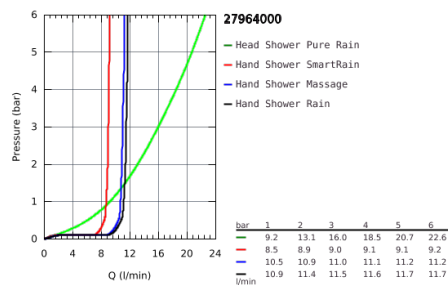

## 27 964 000 EUPHORIA SYSTEM 210 SHOWER SYSTEM WITH THERMOSTAT FOR WALL MOUNTING

### PRODUCT DESCRIPTION

- Colour: Chrome
- horizontal swivable 450 mm projection shower arm
- exposed thermostatic shower with Aquadimmer function
- allows change between:
  - metal head shower Rainshower Cosmopolitan 210 (28 368 000)
  - Rain spray pattern
  - with ball joint
  - rotation angle  $\pm 15^\circ$
  - hand shower Euphoria 110 Massage (27 221 000)
- adjustable height via gliding element
- Silverflex shower hose 1750 mm (28 388 000)
- GROHE TurboStat compact cartridge with wax thermoelement
- GROHE SafeStop safety button at  $38^\circ\text{C}$  ( calibration required )
- GROHE SafeStop Plus optional temperature limiter at  $43^\circ\text{C}$  included
- GROHE DreamSpray perfect spray pattern
- GROHE Long-Life finish
- SpeedClean anti-limescale system
- Inner WaterGuide for a longer life
- TwistStop preventing the hose from twisting
- GROHE MetalGrip ergonomically shaped metal handles
- minimum flow rate 7 l/min.
- optional upgrade: GROHE EasyReach tray (26 362)