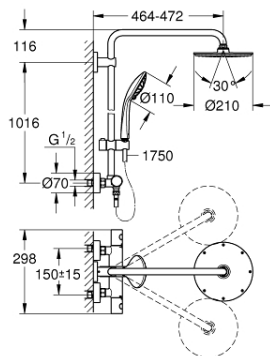

### PRODUCT DESCRIPTION

- Colour: Chrome
- horizontal swivable 450 mm projection shower arm
- exposed thermostatic shower with Aquadimmer function
- allows change between:
  - metal head shower Rainshower Cosmopolitan 210 (28 368 000)
  - Rain spray pattern
  - with ball joint
  - rotation angle  $\pm 15^\circ$
  - hand shower Euphoria 110 Massage (27 221 000)
- adjustable height via gliding element
- Silverflex shower hose 1750 mm (28 388 000)
- GROHE TurboStat compact cartridge with wax thermoelement
- GROHE SafeStop safety button at  $38^\circ\text{C}$  ( calibration required )
- GROHE SafeStop Plus optional temperature limiter at  $43^\circ\text{C}$  included
- GROHE DreamSpray perfect spray pattern
- GROHE Long-Life finish
- SpeedClean anti-limescale system
- Inner WaterGuide for a longer life
- TwistStop preventing the hose from twisting
- GROHE MetalGrip ergonomically shaped metal handles
- minimum flow rate 7 l/min.
- optional upgrade: GROHE EasyReach tray (26 362)