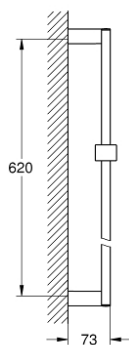

27 892 000 **EUPHORIA CUBE SHOWER RAIL, 600 MM**

PRODUCT DESCRIPTION

- Colour: Chrome
- with wall holders, glide element and swivel holder
- GROHE Long-Life finish

27 892 000 EUPHORIA CUBE SHOWER RAIL, 600 MM

SPARE PARTS, October 2011 – now

- 1: Sliding piece (Spare part-nr. 48180000)
- 2: Outlet shower holder (Spare part-nr. 48179000)
- 3: Spacer (Spare part-nr. 27845000)*

* Optional accessories