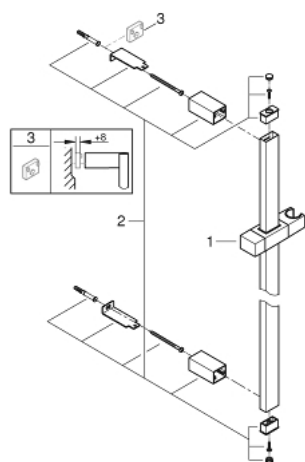

27 892 000 **EUPHORIA CUBE SHOWER RAIL, 600 MM**

PRODUCT DESCRIPTION

- Colour: Chrome
- with wall holders, glide element and swivel holder
- GROHE Long-Life finish

27 892 000 EUPHORIA CUBE SHOWER RAIL, 600 MM

SPARE PARTS, October 2011 – now

- 1: Sliding piece (Spare part-nr. 48180000)
- 2: Outlet shower holder (Spare part-nr. 48179000)
- 3: Spacer (Spare part-nr. 27845000)*

* Optional accessories