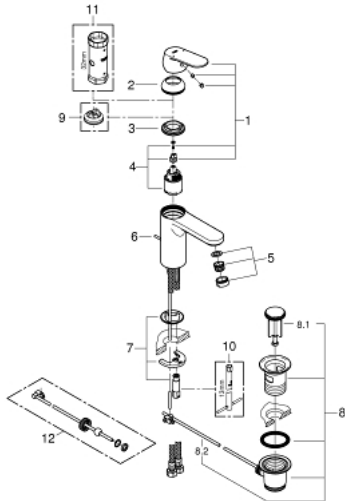

23 325 000 **EUROSMART COSMOPOLITAN BASIN MIXER 1/2"**
M-SIZE

SPARE PARTS, September 2012 – now

- 1: Lever (Spare part-nr. 46681000)
- 2: Shield for cross handle (Spare part-nr. 46492000)
- 3: Screw coupling (Spare part-nr. 46460000)
- 4: Cartridge (Spare part-nr. 46374000)
- 5: Flow restrictor (Spare part-nr. 48159000)
- 6: Pop-up rod (Spare part-nr. 46739000)
- 7: Shank mounting kit (Spare part-nr. 46671000)
- 8: Pop-up waste set 1 1/4" (Spare part-nr. 28910000)
- 8.1: Chrome bath plug (Spare part-nr. 07182000)
- 8.2: Eccentric rod (Spare part-nr. 07052000)
- 9: Temperature limiter (Spare part-nr. 46375000)*
- 10: Mounting wrench (Spare part-nr. 19017000)*
- 11: Socket Spanner (Spare part-nr. 19332000)*
- 12: Eccentric rod (Spare part-nr. 07341000)*