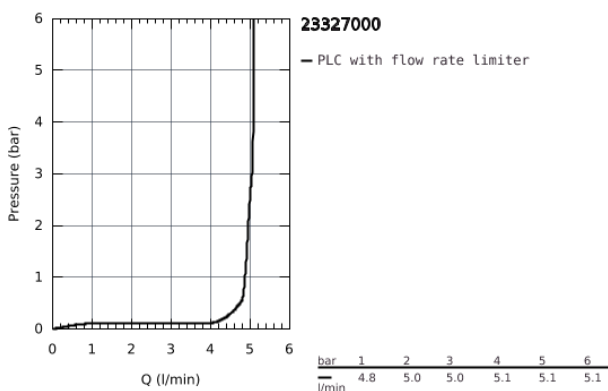

23 327 000 **EUROSMART COSMOPOLITAN BASIN MIXER 1/2"**  
**M-SIZE**

**PRODUCT DESCRIPTION**

- Colour: Chrome
  - monobloc installation
  - metal lever
  - GROHE SilkMove 35 mm ceramic cartridge
  - adjustable flow rate limiter
  - GROHE Long-Life finish
  - GROHE Water Saving mousseur 5.7 l/min
  - GROHE FastFixation installation system
  - smooth body
- 
- flexible connection hoses
- 
- optional temperature limiter (46 375 000)

23 327 000 **EUROSMART COSMOPOLITAN BASIN MIXER 1/2"**  
**M-SIZE**

**SPARE PARTS**, September 2012 – now

- 1: Lever (Spare part-nr. 46681000)
- 2: Shield for cross handle (Spare part-nr. 46492000)
- 3: Screw coupling (Spare part-nr. 46460000)
- 4: Cartridge (Spare part-nr. 46374000)
- 5: Flow restrictor (Spare part-nr. 48159000)
- 6: Shank mounting kit (Spare part-nr. 46671000)
- 7: Temperature limiter (Spare part-nr. 46375000)\*
- 8: Mounting wrench (Spare part-nr. 19017000)\*
- 9: Socket Spanner (Spare part-nr. 19332000)\*