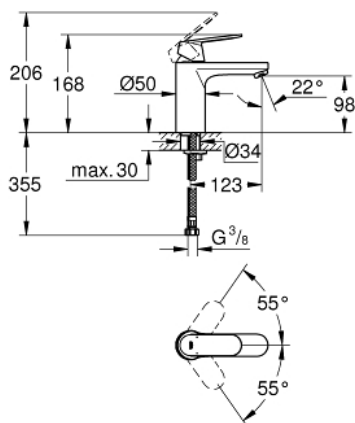

23 327 000 **EUROSMART COSMOPOLITAN BASIN MIXER 1/2"**  
**M-SIZE**

**PRODUCT DESCRIPTION**

- Colour: Chrome
  - monobloc installation
  - metal lever
  - GROHE SilkMove 35 mm ceramic cartridge
  - adjustable flow rate limiter
  - GROHE Long-Life finish
  - GROHE Water Saving mousseur 5.7 l/min
  - GROHE FastFixation installation system
  - smooth body
- 
- flexible connection hoses
- 
- optional temperature limiter (46 375 000)

23 327 000 **EUROSMART COSMOPOLITAN BASIN MIXER 1/2"**  
**M-SIZE**

**SPARE PARTS**, September 2012 – now

- 1: Lever (Spare part-nr. 46681000)
- 2: Shield for cross handle (Spare part-nr. 46492000)
- 3: Screw coupling (Spare part-nr. 46460000)
- 4: Cartridge (Spare part-nr. 46374000)
- 5: Flow restrictor (Spare part-nr. 48159000)
- 6: Shank mounting kit (Spare part-nr. 46671000)
- 7: Temperature limiter (Spare part-nr. 46375000)\*
- 8: Mounting wrench (Spare part-nr. 19017000)\*
- 9: Socket Spanner (Spare part-nr. 19332000)\*