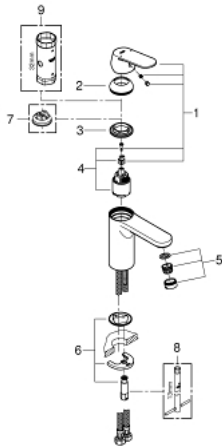

23 327 000 **EUROSMART COSMOPOLITAN BASIN MIXER 1/2"**  
**M-SIZE**

**PRODUCT DESCRIPTION**

- Colour: Chrome
  - monobloc installation
  - metal lever
  - GROHE SilkMove 35 mm ceramic cartridge
  - adjustable flow rate limiter
  - GROHE Long-Life finish
  - GROHE Water Saving mousseur 5.7 l/min
  - GROHE FastFixation installation system
  - smooth body
- 
- flexible connection hoses
- 
- optional temperature limiter (46 375 000)

23 327 000 **EUROSMART COSMOPOLITAN BASIN MIXER 1/2"**  
**M-SIZE**

**SPARE PARTS**, September 2012 – now

- 1: Lever (Spare part-nr. 46681000)
- 2: Shield for cross handle (Spare part-nr. 46492000)
- 3: Screw coupling (Spare part-nr. 46460000)
- 4: Cartridge (Spare part-nr. 46374000)
- 5: Flow restrictor (Spare part-nr. 48159000)
- 6: Shank mounting kit (Spare part-nr. 46671000)
- 7: Temperature limiter (Spare part-nr. 46375000)\*
- 8: Mounting wrench (Spare part-nr. 19017000)\*
- 9: Socket Spanner (Spare part-nr. 19332000)\*