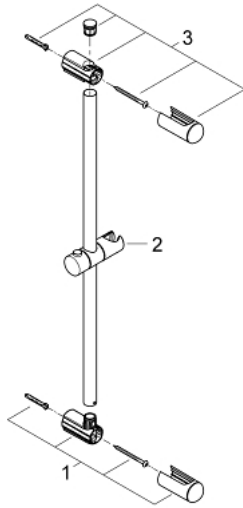

27 499 000 **EUPHORIA SHOWER RAIL, 600 MM**

**PRODUCT DESCRIPTION**

- Colour: Chrome
- with wall holders, glide element and swivel holder
- GROHE FastFixation (upper bracket adjustable to adapt to existing holes)
- GROHE Long-Life finish

## 27 499 000 EUPHORIA SHOWER RAIL, 600 MM

### SPARE PARTS, March 2010 – now

- 1: Outlet shower holder (Spare part-nr. 48098000)
- 2: Sliding piece (Spare part-nr. 48099000)
- 3: Outlet shower holder (Spare part-nr. 48100000)