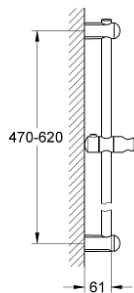

27 499 000 **EUPHORIA SHOWER RAIL, 600 MM**

**PRODUCT DESCRIPTION**

- Colour: Chrome
- with wall holders, glide element and swivel holder
- GROHE FastFixation (upper bracket adjustable to adapt to existing holes)
- GROHE Long-Life finish

## 27 499 000 EUPHORIA SHOWER RAIL, 600 MM

### SPARE PARTS, March 2010 – now

- 1: Outlet shower holder (Spare part-nr. 48098000)
- 2: Sliding piece (Spare part-nr. 48099000)
- 3: Outlet shower holder (Spare part-nr. 48100000)