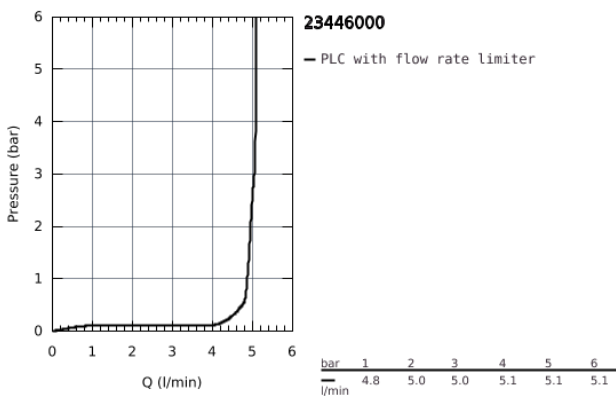

23 446 000 **EUROCUBE BASIN MIXER 1/2"**
M-SIZE

PRODUCT DESCRIPTION

- Colour: Chrome
 - monobloc installation
 - metal lever
 - 28 mm ceramic cartridge with GROHE SilkMove
 - with temperature limiter
 - GROHE Long-Life finish
 - GROHE Water Saving SpeedClean mousseur 5.7 l/min
 - GROHE FastFixation Plus installation system
 - smooth body
-
- flexible connection hoses

23 446 000 **EUROCUBE BASIN MIXER 1/2"**
M-SIZE

SPARE PARTS, September 2013 – now

- 1: Lever (Spare part-nr. 46786000)
- 2: retaining ring (Spare part-nr. 46715000)
- 3: Cartridge (Spare part-nr. 46580000)
- 4: Flow restrictor (Spare part-nr. 48159000)
- 5: Shank mounting kit (Spare part-nr. 46645000)
- 6: Mounting wrench (Spare part-nr. 19017000)*