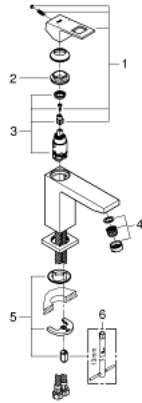

23 446 000 **EUROCUBE BASIN MIXER 1/2"**
M-SIZE

PRODUCT DESCRIPTION

- Colour: Chrome
 - monobloc installation
 - metal lever
 - 28 mm ceramic cartridge with GROHE SilkMove
 - with temperature limiter
 - GROHE Long-Life finish
 - GROHE Water Saving SpeedClean mousseur 5.7 l/min
 - GROHE FastFixation Plus installation system
 - smooth body
-
- flexible connection hoses

23 446 000 **EUROCUBE BASIN MIXER 1/2"**
M-SIZE

SPARE PARTS, September 2013 – now

- 1: Lever (Spare part-nr. 46786000)
- 2: retaining ring (Spare part-nr. 46715000)
- 3: Cartridge (Spare part-nr. 46580000)
- 4: Flow restrictor (Spare part-nr. 48159000)
- 5: Shank mounting kit (Spare part-nr. 46645000)
- 6: Mounting wrench (Spare part-nr. 19017000)*