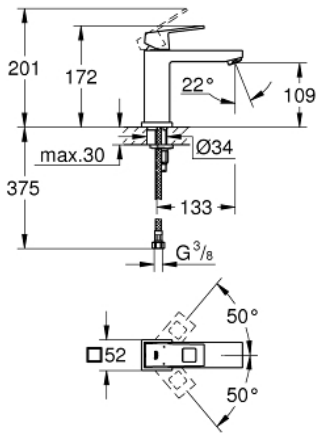

23 446 000 **EUROCUBE BASIN MIXER 1/2"**
M-SIZE

PRODUCT DESCRIPTION

- Colour: Chrome
 - monobloc installation
 - metal lever
 - 28 mm ceramic cartridge with GROHE SilkMove
 - with temperature limiter
 - GROHE Long-Life finish
 - GROHE Water Saving SpeedClean mousseur 5.7 l/min
 - GROHE FastFixation Plus installation system
 - smooth body
-
- flexible connection hoses

23 446 000 **EUROCUBE BASIN MIXER 1/2"**
M-SIZE

SPARE PARTS, September 2013 – now

- 1: Lever (Spare part-nr. 46786000)
- 2: retaining ring (Spare part-nr. 46715000)
- 3: Cartridge (Spare part-nr. 46580000)
- 4: Flow restrictor (Spare part-nr. 48159000)
- 5: Shank mounting kit (Spare part-nr. 46645000)
- 6: Mounting wrench (Spare part-nr. 19017000)*