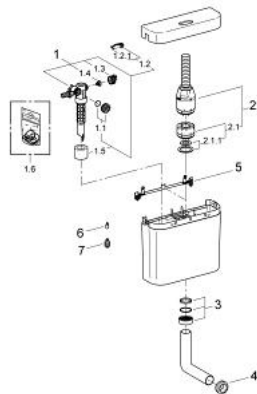

37 762 SH0 FLUSHING CISTERN FOR WC

PRODUCT DESCRIPTION

- Colour: alpine white
- for concealed bath furniture installation
- non-interruptible flush cycle
- flush button not included
- min. recommended pressure 0.2 bar
- ABS flush pipe 180 mm x 320 mm
- connection from the left/right hand side

37 762 SH0 FLUSHING CISTERN FOR WC

SPARE PARTS, January 1999 – now

- 1: Filling valve 1/2" (Spare part-nr. 42181000)
- 1.1: Screw cap (Spare part-nr. 43735000)
- 1.2: Lever (Spare part-nr. 43734000)
- 1.2.1: Sealing washer (Spare part-nr. 4377000M)
- 1.3: Valve head (Spare part-nr. 43536000)
- 1.4: Membrane (Spare part-nr. 4375800M)
- 1.5: Valve FLOAT, 5 pcs.. (Spare part-nr. 4379100M)
- 1.6: Set of seals (Spare part-nr. 43722000)*
- 2: Servo discharge valve (Spare part-nr. 42137000)
- 2.1: Outlet piston (Spare part-nr. 43544000)
- 2.1.1: Sealing washer (Spare part-nr. 43808000)
- 3: Mounting set (Spare part-nr. 43259SH0)
- 4: Connector (Spare part-nr. 37119000)
- 5: Mounting Template (Spare part-nr. 43514000)
- 6: Sealing washer (Spare part-nr. 43507000)
- 7: Bellow (Spare part-nr. 43506000)