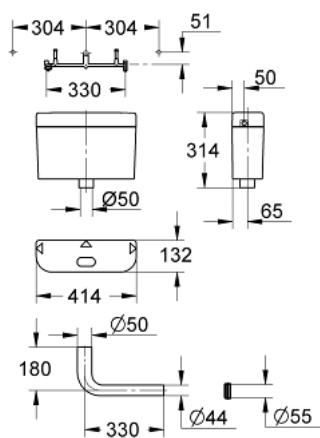

37 762 SH0 FLUSHING CISTERN FOR WC

PRODUCT DESCRIPTION

- Colour: alpine white
- for concealed bath furniture installation
- non-interruptible flush cycle
- flush button not included
- min. recommended pressure 0.2 bar
- ABS flush pipe 180 mm x 320 mm
- connection from the left/right hand side

37 762 SH0 FLUSHING CISTERN FOR WC

SPARE PARTS, January 1999 – now

- 1: Filling valve 1/2" (Spare part-nr. 42181000)
- 1.1: Screw cap (Spare part-nr. 43735000)
- 1.2: Lever (Spare part-nr. 43734000)
- 1.2.1: Sealing washer (Spare part-nr. 4377000M)
- 1.3: Valve head (Spare part-nr. 43536000)
- 1.4: Membrane (Spare part-nr. 4375800M)
- 1.5: Valve FLOAT, 5 pcs.. (Spare part-nr. 4379100M)
- 1.6: Set of seals (Spare part-nr. 43722000)*
- 2: Servo discharge valve (Spare part-nr. 42137000)
- 2.1: Outlet piston (Spare part-nr. 43544000)
- 2.1.1: Sealing washer (Spare part-nr. 43808000)
- 3: Mounting set (Spare part-nr. 43259SH0)
- 4: Connector (Spare part-nr. 37119000)
- 5: Mounting Template (Spare part-nr. 43514000)
- 6: Sealing washer (Spare part-nr. 43507000)
- 7: Bellow (Spare part-nr. 43506000)