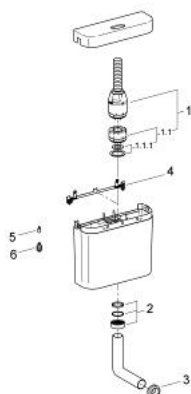

37 945 SH0 FLUSHING CISTERN FOR WC 6L

PRODUCT DESCRIPTION

- Colour: alpine white
- for concealed bath furniture installation
- non-interruptible flush cycle
- flush button not included
- ABS flush pipe 180 mm x 320 mm
- min. recommended pressure 0.2 bar
- connection from bottom left or right

37 945 SH0 FLUSHING CISTERN FOR WC 6L

SPARE PARTS, February 2001 – now

- 1: Servo discharge valve (Spare part-nr. 42137000)
- 1.1: Outlet piston (Spare part-nr. 43544000)
- 1.1.1: Sealing washer (Spare part-nr. 43808000)
- 2: Mounting set (Spare part-nr. 43259SH0)
- 3: Connector (Spare part-nr. 37119000)
- 4: Mounting Template (Spare part-nr. 43514000)
- 5: Sealing washer (Spare part-nr. 43507000)
- 6: Bellow (Spare part-nr. 43506000)