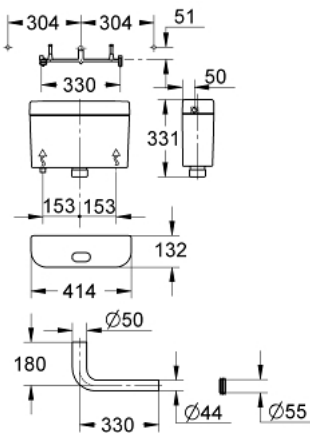

37 945 SH0 FLUSHING CISTERN FOR WC 6L

PRODUCT DESCRIPTION

- Colour: alpine white
- for concealed bath furniture installation
- non-interruptible flush cycle
- flush button not included
- ABS flush pipe 180 mm x 320 mm
- min. recommended pressure 0.2 bar
- connection from bottom left or right

37 945 SH0 FLUSHING CISTERN FOR WC 6L

SPARE PARTS, February 2001 – now

- 1: Servo discharge valve (Spare part-nr. 42137000)
- 1.1: Outlet piston (Spare part-nr. 43544000)
- 1.1.1: Sealing washer (Spare part-nr. 43808000)
- 2: Mounting set (Spare part-nr. 43259SH0)
- 3: Connector (Spare part-nr. 37119000)
- 4: Mounting Template (Spare part-nr. 43514000)
- 5: Sealing washer (Spare part-nr. 43507000)
- 6: Bellow (Spare part-nr. 43506000)