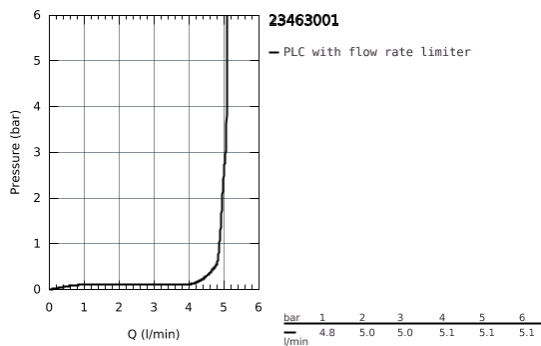

23 463 001 **ESSENCE BASIN MIXER 1/2"**  
**M-SIZE**

**PRODUCT DESCRIPTION**

- Colour: Chrome
  - monobloc installation
  - metal lever
  - 28 mm ceramic cartridge with GROHE SilkMove
  - with temperature limiter
  - GROHE Long-Life finish
  - GROHE Water Saving mousseur 5.7 l/min
  - GROHE AquaGuide adjustable mousseur
  - GROHE FastFixation Plus installation system
  - swivel spout with mousseur and stop limiter
  - smooth body
- 
- flexible connection hoses

23 463 001 **ESSENCE BASIN MIXER 1/2"**  
**M-SIZE**

**SPARE PARTS**, August 2016 – now

- 1: Lever (Spare part-nr. 46919000)
  - 2: Cartridge (Spare part-nr. 46580000)
  - 3: Swivel tube spout (Spare part-nr. 13373000)
  - 3.1: Spray plate (Spare part-nr. 48270000)
  - 3.2: O-Ring Ø13,5 x Ø2,75 (Spare part-nr. 0128500M)
  - 3.3: Safety ring (Spare part-nr. 4826600M)
  - 4: Shank mounting kit (Spare part-nr. 46645000)
  - 5: Connection hose (Spare part-nr. 46255000)
  - 6: Mounting wrench (Spare part-nr. 19017000)\*
- \* Optional accessories