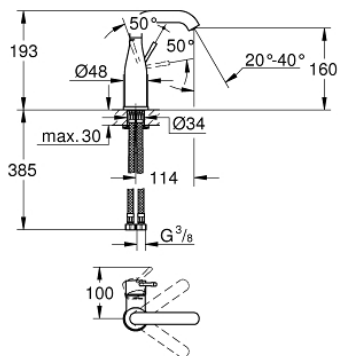

23 463 001 **ESSENCE BASIN MIXER 1/2"**  
**M-SIZE**

**PRODUCT DESCRIPTION**

- Colour: Chrome
  - monobloc installation
  - metal lever
  - 28 mm ceramic cartridge with GROHE SilkMove
  - with temperature limiter
  - GROHE Long-Life finish
  - GROHE Water Saving mousseur 5.7 l/min
  - GROHE AquaGuide adjustable mousseur
  - GROHE FastFixation Plus installation system
  - swivel spout with mousseur and stop limiter
  - smooth body
- 
- flexible connection hoses

23 463 001 **ESSENCE BASIN MIXER 1/2"**  
**M-SIZE**

**SPARE PARTS**, August 2016 – now

- 1: Lever (Spare part-nr. 46919000)
  - 2: Cartridge (Spare part-nr. 46580000)
  - 3: Swivel tube spout (Spare part-nr. 13373000)
  - 3.1: Spray plate (Spare part-nr. 48270000)
  - 3.2: O-Ring Ø13,5 x Ø2,75 (Spare part-nr. 0128500M)
  - 3.3: Safety ring (Spare part-nr. 4826600M)
  - 4: Shank mounting kit (Spare part-nr. 46645000)
  - 5: Connection hose (Spare part-nr. 46255000)
  - 6: Mounting wrench (Spare part-nr. 19017000)\*
- \* Optional accessories