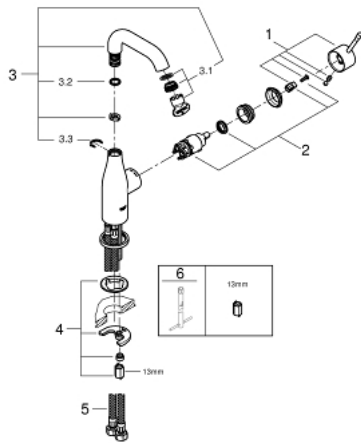

23 463 001 **ESSENCE BASIN MIXER 1/2"**  
**M-SIZE**

**PRODUCT DESCRIPTION**

- Colour: Chrome
  - monobloc installation
  - metal lever
  - 28 mm ceramic cartridge with GROHE SilkMove
  - with temperature limiter
  - GROHE Long-Life finish
  - GROHE Water Saving mousseur 5.7 l/min
  - GROHE AquaGuide adjustable mousseur
  - GROHE FastFixation Plus installation system
  - swivel spout with mousseur and stop limiter
  - smooth body
- 
- flexible connection hoses

23 463 001 **ESSENCE BASIN MIXER 1/2"**  
**M-SIZE**

**SPARE PARTS**, August 2016 – now

- 1: Lever (Spare part-nr. 46919000)
  - 2: Cartridge (Spare part-nr. 46580000)
  - 3: Swivel tube spout (Spare part-nr. 13373000)
  - 3.1: Spray plate (Spare part-nr. 48270000)
  - 3.2: O-Ring Ø13,5 x Ø2,75 (Spare part-nr. 0128500M)
  - 3.3: Safety ring (Spare part-nr. 4826600M)
  - 4: Shank mounting kit (Spare part-nr. 46645000)
  - 5: Connection hose (Spare part-nr. 46255000)
  - 6: Mounting wrench (Spare part-nr. 19017000)\*
- \* Optional accessories