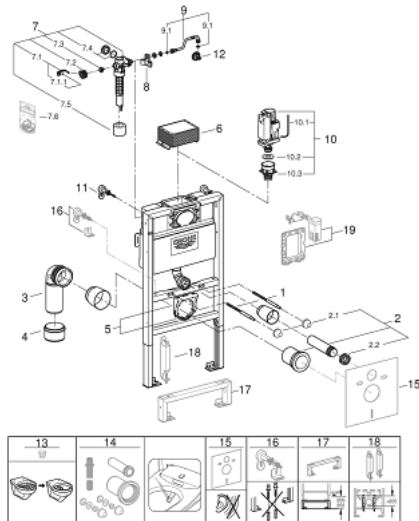

### PRODUCT DESCRIPTION

- with flushing cistern 6 - 3 l
- Consisting of:
  - Rapid SL element for WC (38 526 000)
  - front wall brackets (38 558 00M)

### SPARE PARTS, November 2021 – now

- 1: Threaded bolt (Spare part-nr. 4276400M)
  - 2: WC inlet and outlet connecting set (Spare part-nr. 37311K00)
  - 2.1: Basin fastening (Spare part-nr. 43511SH0)
  - 2.2: Connector (Spare part-nr. 37119000)
  - 3: PP-outlet bend  $\varnothing$  90 mm (Spare part-nr. 42327000)
  - 4: 4" outlet adaptor for Rapid SL (Spare part-nr. 42242000)
  - 5: Support for outlet bend (Spare part-nr. 42243000)
  - 6: inspection shaft for flushing cistern (Spare part-nr. 42326000)
  - 7: Filling valve (Spare part-nr. 37095000)
  - 7.1: Lever (Spare part-nr. 43734000)
  - 7.1.1: Sealing washer (Spare part-nr. 4377000M)
  - 7.2: Valve head (Spare part-nr. 43536000)
  - 7.3: Membrane (Spare part-nr. 4375800M)
  - 7.4: Screw cap (Spare part-nr. 43735000)
  - 7.5: Valve FLOAT, 5 pcs.. (Spare part-nr. 4379100M)
  - 7.6: Set of seals (Spare part-nr. 43722000)\*
  - 8: Support device (Spare part-nr. 42195000)
  - 9: Overflow Sleeve (Spare part-nr. 43325000)
  - 9.1: O-Ring (Spare part-nr. 0319100M)
  - 10: Discharge valve AV1 complete (Spare part-nr. 42314000)
  - 10.1: Pneumatic hose (Spare part-nr. 42319000)
  - 10.2: Sealing washer (Spare part-nr. 42310000)
  - 10.3: Valve seat for GD2 (Spare part-nr. 42315000)
  - 11: Front wall brackets (Spare part-nr. 3855800M)
  - 12: Water Connection (Spare part-nr. 48561000)
  - 13: Flow restrictor (Spare part-nr. 42300000)\*
  - 14: Retrofit kit for shower toilets Sensia Arena and IGS (Spare part-nr. 40899000)\*
  - 15: Set for noise protection (Spare part-nr. 37131000)\*
  - 16: Xtra wall brackets, flexible placing (Spare part-nr. 38733000)\*
  - 17: Flush pipe extension (Spare part-nr. 38629000)\*
  - 18: Accessory (Spare part-nr. 38779000)\*
  - 19: Dual flush valve set (Spare part-nr. 38796000)\*
- \* Optional accessories