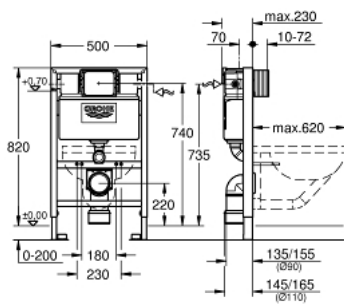

## 38 948 000 **RAPID SL 2-IN-1 SET FOR WC, 0.82 M INSTALLATION HEIGHT**

### PRODUCT DESCRIPTION

- with flushing cistern 6 - 3 l
- Consisting of:
  - Rapid SL element for WC (38 526 000)
  - front wall brackets (38 558 00M)