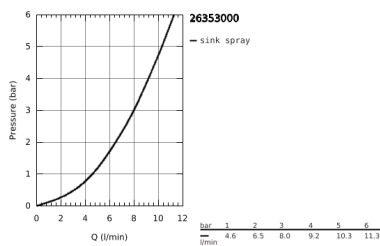

26 353 000 TEMPESTA-F TRIGGER SPRAY 30 WALL HOLDER SET 1 SPRAY

PRODUCT DESCRIPTION

- Colour: Chrome
- Consisting of:
 - hand shower with trigger control (27 512 001)
 - wall shower holder (28 605)
 - Silverflex Long-Life shower hose 1500 mm (26 346)
 - GROHE Long-Life finish
 - SpeedClean anti-limescale system
 - Inner WaterGuide for a longer life
 - TwistStop preventing the hose from twisting
- Please refer to local norms regarding installation.