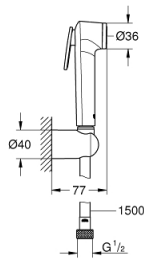

26 353 000 TEMPESTA-F TRIGGER SPRAY 30 WALL HOLDER SET 1 SPRAY

PRODUCT DESCRIPTION

- Colour: Chrome
- Consisting of:
 - hand shower with trigger control (27 512 001)
 - wall shower holder (28 605)
 - Silverflex Long-Life shower hose 1500 mm (26 346)
 - GROHE Long-Life finish
 - SpeedClean anti-limescale system
 - Inner WaterGuide for a longer life
 - TwistStop preventing the hose from twisting
- Please refer to local norms regarding installation.