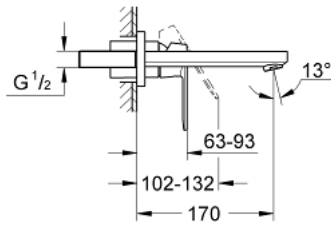

19 381 000 **EUROSMART COSMOPOLITAN 2-HOLE BASIN MIXER**
S-SIZE

PRODUCT DESCRIPTION

- Colour: Chrome
- wall mounted
- set for final installation for
- 23 571 000
- without concealed body
- metal escutcheon
- metal lever
- GROHE Long-Life finish
- GROHE AquaGuide adjustable mousseur
- centre distance 110 mm
- projection 170 mm

19 381 000 **EUROSMART COSMOPOLITAN 2-HOLE BASIN MIXER**
S-SIZE

SPARE PARTS, August 2009 – now

1: Lever (Spare part-nr. 46684000)

2: Flow straightener (Spare part-nr. 64451000)

3: Flush pipe extension (Spare part-nr. 46627000)*