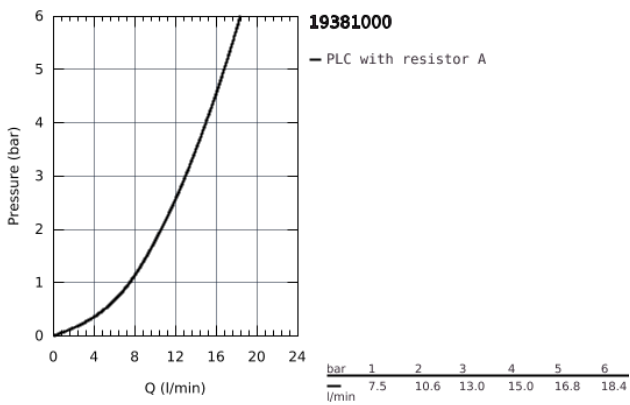

19 381 000 **EUROSMART COSMOPOLITAN 2-HOLE BASIN MIXER**
S-SIZE

PRODUCT DESCRIPTION

- Colour: Chrome
- wall mounted
- set for final installation for
- 23 571 000
- without concealed body
- metal escutcheon
- metal lever
- GROHE Long-Life finish
- GROHE AquaGuide adjustable mousseur
- centre distance 110 mm
- projection 170 mm

19 381 000 **EUROSMART COSMOPOLITAN 2-HOLE BASIN MIXER**
S-SIZE

SPARE PARTS, August 2009 – now

1: Lever (Spare part-nr. 46684000)

2: Flow straightener (Spare part-nr. 64451000)

3: Flush pipe extension (Spare part-nr. 46627000)*