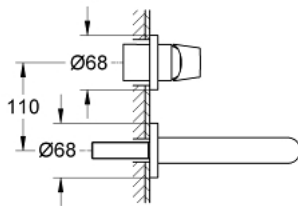

19 381 000 **EUROSMART COSMOPOLITAN 2-HOLE BASIN MIXER**
S-SIZE

PRODUCT DESCRIPTION

- Colour: Chrome
- wall mounted
- set for final installation for
- 23 571 000
- without concealed body
- metal escutcheon
- metal lever
- GROHE Long-Life finish
- GROHE AquaGuide adjustable mousseur
- centre distance 110 mm
- projection 170 mm

19 381 000 **EUROSMART COSMOPOLITAN 2-HOLE BASIN MIXER**
S-SIZE

SPARE PARTS, August 2009 – now

1: Lever (Spare part-nr. 46684000)

2: Flow straightener (Spare part-nr. 64451000)

3: Flush pipe extension (Spare part-nr. 46627000)*