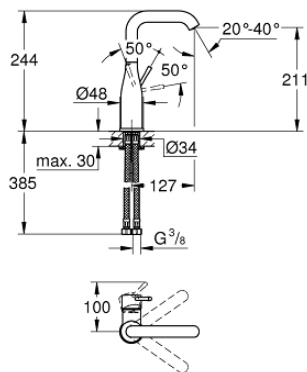

23 541 001 **ESSENCE SINGLE-LEVER BASIN MIXER 1/2"**
L-SIZE

PRODUCT DESCRIPTION

- Colour: Chrome
 - monobloc installation
 - metal lever
 - 28 mm ceramic cartridge with GROHE SilkMove
 - with temperature limiter
 - GROHE Long-Life finish
 - GROHE Water Saving mousseur 5.7 l/min
 - GROHE AquaGuide adjustable mousseur
 - GROHE FastFixation Plus installation system
 - swivel spout with mousseur and stop limiter
 - smooth body
-
- flexible connection hoses

23 541 001 **ESSENCE SINGLE-LEVER BASIN MIXER 1/2"**
L-SIZE

SPARE PARTS, August 2016 – now

- 1: Lever (Spare part-nr. 46919000)
- 2: Cartridge (Spare part-nr. 46580000)
- 3: Swivel tube spout (Spare part-nr. 13374000)
- 3.1: Spray plate (Spare part-nr. 48270000)
- 3.2: O-Ring $\varnothing 13,5 \times \varnothing 2,75$ (Spare part-nr. 0128500M)
- 3.3: Safety ring (Spare part-nr. 4826600M)
- 4: Shank mounting kit (Spare part-nr. 46645000)
- 5: Connection hose (Spare part-nr. 46255000)
- 6: Mounting wrench (Spare part-nr. 19017000)*