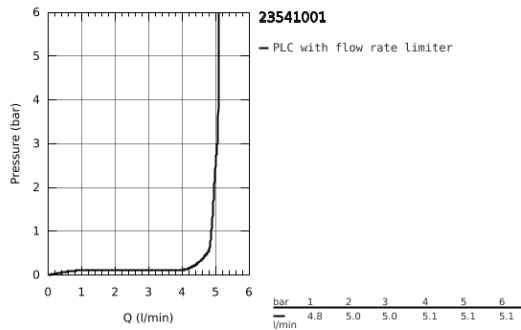

23 541 001 **ESSENCE SINGLE-LEVER BASIN MIXER 1/2"**
L-SIZE

PRODUCT DESCRIPTION

- Colour: Chrome
 - monobloc installation
 - metal lever
 - 28 mm ceramic cartridge with GROHE SilkMove
 - with temperature limiter
 - GROHE Long-Life finish
 - GROHE Water Saving mousseur 5.7 l/min
 - GROHE AquaGuide adjustable mousseur
 - GROHE FastFixation Plus installation system
 - swivel spout with mousseur and stop limiter
 - smooth body
-
- flexible connection hoses

23 541 001 **ESSENCE SINGLE-LEVER BASIN MIXER 1/2"**
L-SIZE

SPARE PARTS, August 2016 – now

- 1: Lever (Spare part-nr. 46919000)
- 2: Cartridge (Spare part-nr. 46580000)
- 3: Swivel tube spout (Spare part-nr. 13374000)
- 3.1: Spray plate (Spare part-nr. 48270000)
- 3.2: O-Ring $\varnothing 13,5 \times \varnothing 2,75$ (Spare part-nr. 0128500M)
- 3.3: Safety ring (Spare part-nr. 4826600M)
- 4: Shank mounting kit (Spare part-nr. 46645000)
- 5: Connection hose (Spare part-nr. 46255000)
- 6: Mounting wrench (Spare part-nr. 19017000)*