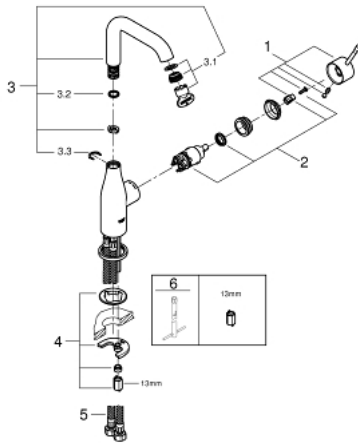

23 541 001 **ESSENCE SINGLE-LEVER BASIN MIXER 1/2"**
L-SIZE

PRODUCT DESCRIPTION

- Colour: Chrome
 - monobloc installation
 - metal lever
 - 28 mm ceramic cartridge with GROHE SilkMove
 - with temperature limiter
 - GROHE Long-Life finish
 - GROHE Water Saving mousseur 5.7 l/min
 - GROHE AquaGuide adjustable mousseur
 - GROHE FastFixation Plus installation system
 - swivel spout with mousseur and stop limiter
 - smooth body
-
- flexible connection hoses

23 541 001 **ESSENCE SINGLE-LEVER BASIN MIXER 1/2"**
L-SIZE

SPARE PARTS, August 2016 – now

- 1: Lever (Spare part-nr. 46919000)
- 2: Cartridge (Spare part-nr. 46580000)
- 3: Swivel tube spout (Spare part-nr. 13374000)
- 3.1: Spray plate (Spare part-nr. 48270000)
- 3.2: O-Ring $\varnothing 13,5 \times \varnothing 2,75$ (Spare part-nr. 0128500M)
- 3.3: Safety ring (Spare part-nr. 4826600M)
- 4: Shank mounting kit (Spare part-nr. 46645000)
- 5: Connection hose (Spare part-nr. 46255000)
- 6: Mounting wrench (Spare part-nr. 19017000)*