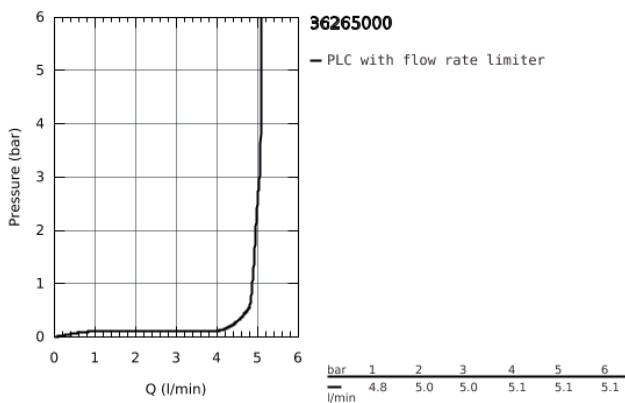

36 265 000 EUROECO COSMOPOLITAN T SELF-CLOSING PILLAR TAP 1/2"

PRODUCT DESCRIPTION

- Colour: Chrome
- marking: blue/red
- GROHE Long-Life finish
- 3 adjustable flow times: short - medium - long (factory setting: short), approx. 7, 15, 30 sec (pressure dependent)

36 265 000 **EUROECO COSMOPOLITAN T SELF-CLOSING PILLAR TAP 1/2"**

SPARE PARTS, February 2016 – now

1: Cartridge (Spare part-nr. 42383000)

1.1: Replacement kit for seal (Spare part-nr. 4271500M)

1.2: Rings (Spare part-nr. 4282000M)