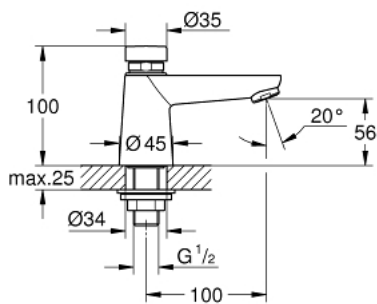

36 265 000 EUROECO COSMOPOLITAN T SELF-CLOSING PILLAR TAP 1/2"

PRODUCT DESCRIPTION

- Colour: Chrome
- marking: blue/red
- GROHE Long-Life finish
- 3 adjustable flow times: short - medium - long (factory setting: short), approx. 7, 15, 30 sec (pressure dependent)

36 265 000 **EUROECO COSMOPOLITAN T SELF-CLOSING PILLAR TAP 1/2"**

SPARE PARTS, February 2016 – now

1: Cartridge (Spare part-nr. 42383000)

1.1: Replacement kit for seal (Spare part-nr. 4271500M)

1.2: Rings (Spare part-nr. 4282000M)

2: Flow restrictor (Spare part-nr. 48159000)

3: Shank mounting kit (Spare part-nr. 45004000)