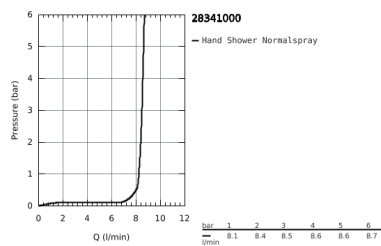

28 341 000 SENA STICK HAND SHOWER 1 SPRAY

PRODUCT DESCRIPTION

- Colour: Chrome
- Normal spray
- material: metal
- GROHE Water Saving 9.5 l/min flow limiter
- GROHE DreamSpray perfect spray pattern
- GROHE Long-Life finish
- SpeedClean anti-limescale system
- Inner WaterGuide for a longer life
- Universal Mounting System. Fits all standard shower hoses

28 341 000 **SENA STICK HAND SHOWER 1 SPRAY**

SPARE PARTS, December 2003 – now

1: Strainer (Spare part-nr. 0700200M)