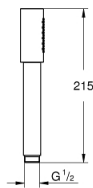

28 341 000 SENA STICK HAND SHOWER 1 SPRAY

PRODUCT DESCRIPTION

- Colour: Chrome
- Normal spray
- material: metal
- GROHE Water Saving 9.5 l/min flow limiter
- GROHE DreamSpray perfect spray pattern
- GROHE Long-Life finish
- SpeedClean anti-limescale system
- Inner WaterGuide for a longer life
- Universal Mounting System. Fits all standard shower hoses

28 341 000 **SENA STICK HAND SHOWER 1 SPRAY**

SPARE PARTS, December 2003 – now

1: Strainer (Spare part-nr. 0700200M)