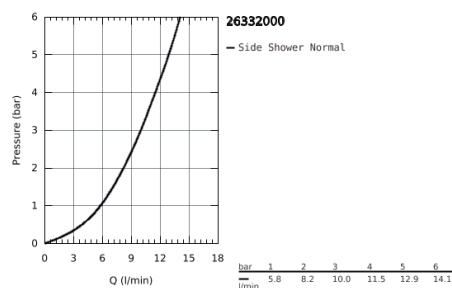

## 26 332 000 SENA TRIGGER SPRAY 35 WALL HOLDER SET WITH SELF-CLOSING ANGLE VALVE, 1 SPRAY

### PRODUCT DESCRIPTION

- Colour: Chrome
- Consisting of:
  - hand shower with trigger control (26 328)
  - valve with integrated shower holder (26 333 000)
  - Silverflex Long-Life shower hose 1250 mm (26 335)
- GROHE Long-Life finish
- SpeedClean anti-limescale system
- TwistStop preventing the hose from twisting
- Min. recommended pressure 0.5 bar
- Please refer to local norms regarding installation.