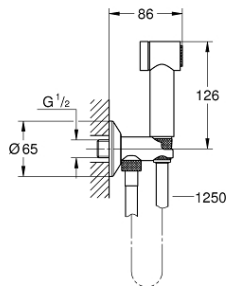

## 26 332 000 SENA TRIGGER SPRAY 35 WALL HOLDER SET WITH SELF-CLOSING ANGLE VALVE, 1 SPRAY

### PRODUCT DESCRIPTION

- Colour: Chrome
- Consisting of:
  - hand shower with trigger control (26 328)
  - valve with integrated shower holder (26 333 000)
  - Silverflex Long-Life shower hose 1250 mm (26 335)
- GROHE Long-Life finish
- SpeedClean anti-limescale system
- TwistStop preventing the hose from twisting
- Min. recommended pressure 0.5 bar
- Please refer to local norms regarding installation.