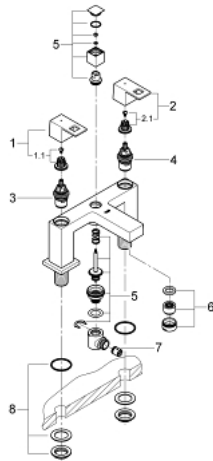

25 137 000 **EUROCUBE TWO-HANDLED BATH/SHOWER MIXER 1/2"**

PRODUCT DESCRIPTION

- Colour: Chrome
- deck mounted
- metal handles
- GROHE Long-Life headpart 3/4"
- automatic diverter: bath/shower
- integrated non-return valve in the shower outlet 1/2"
- GROHE Long-Life finish
- recommended pressure 0.2 - 5.0 bar

25 137 000 **EUROCUBE TWO-HANDLED BATH/SHOWER MIXER ½"**

SPARE PARTS, November 2010 – now

- 1: Handle (Spare part-nr. 48238000)
- 1.1: Replacement handle connection kit (Spare part-nr. 45186000)
- 1.1.1: O-Ring Ø18,2 x Ø1,7 (Spare part-nr. 0392400M)
- 2: Handle (Spare part-nr. 48239000)
- 2.1: Replacement handle connection kit (Spare part-nr. 45186000)
- 3: Ceramic headpart 3/4", 180° (Spare part-nr. 45887000)
- 4: Ceramic headpart 3/4", 180° (Spare part-nr. 45888000)
- 5: Diverter (Spare part-nr. 48240000)
- 6: Flow straightener (Spare part-nr. 46164000)
- 7: Non-return valve (Spare part-nr. 08565000)
- 8: Repl.kit f.shank fastening 3/4" (Spare part-nr. 45163000)