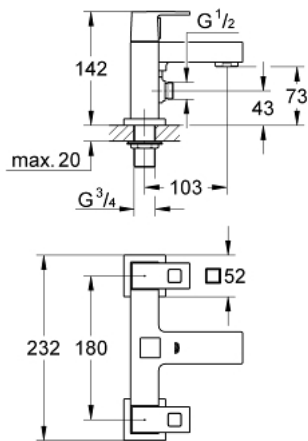

25 137 000 **EUROCUBE TWO-HANDLED BATH/SHOWER MIXER 1/2"**

PRODUCT DESCRIPTION

- Colour: Chrome
- deck mounted
- metal handles
- GROHE Long-Life headpart 3/4"
- automatic diverter: bath/shower
- integrated non-return valve in the shower outlet 1/2"
- GROHE Long-Life finish
- recommended pressure 0.2 - 5.0 bar

25 137 000 **EUROCUBE TWO-HANDLED BATH/SHOWER MIXER ½"**

SPARE PARTS, November 2010 – now

- 1: Handle (Spare part-nr. 48238000)
- 1.1: Replacement handle connection kit (Spare part-nr. 45186000)
- 1.1.1: O-Ring Ø18,2 x Ø1,7 (Spare part-nr. 0392400M)
- 2: Handle (Spare part-nr. 48239000)
- 2.1: Replacement handle connection kit (Spare part-nr. 45186000)
- 3: Ceramic headpart 3/4", 180° (Spare part-nr. 45887000)
- 4: Ceramic headpart 3/4", 180° (Spare part-nr. 45888000)
- 5: Diverter (Spare part-nr. 48240000)
- 6: Flow straightener (Spare part-nr. 46164000)
- 7: Non-return valve (Spare part-nr. 08565000)
- 8: Repl.kit f.shank fastening 3/4" (Spare part-nr. 45163000)