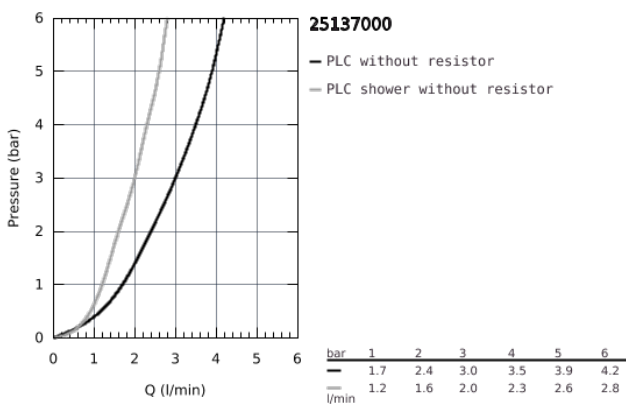

25 137 000 **EUROCUBE TWO-HANDLED BATH/SHOWER MIXER 1/2"**

PRODUCT DESCRIPTION

- Colour: Chrome
- deck mounted
- metal handles
- GROHE Long-Life headpart 3/4"
- automatic diverter: bath/shower
- integrated non-return valve in the shower outlet 1/2"
- GROHE Long-Life finish
- recommended pressure 0.2 - 5.0 bar

25 137 000 **EUROCUBE TWO-HANDLED BATH/SHOWER MIXER ½"**

SPARE PARTS, November 2010 – now

- 1: Handle (Spare part-nr. 48238000)
- 1.1: Replacement handle connection kit (Spare part-nr. 45186000)
- 1.1.1: O-Ring Ø18,2 x Ø1,7 (Spare part-nr. 0392400M)
- 2: Handle (Spare part-nr. 48239000)
- 2.1: Replacement handle connection kit (Spare part-nr. 45186000)
- 3: Ceramic headpart 3/4", 180° (Spare part-nr. 45887000)
- 4: Ceramic headpart 3/4", 180° (Spare part-nr. 45888000)
- 5: Diverter (Spare part-nr. 48240000)
- 6: Flow straightener (Spare part-nr. 46164000)
- 7: Non-return valve (Spare part-nr. 08565000)
- 8: Repl.kit f.shank fastening 3/4" (Spare part-nr. 45163000)