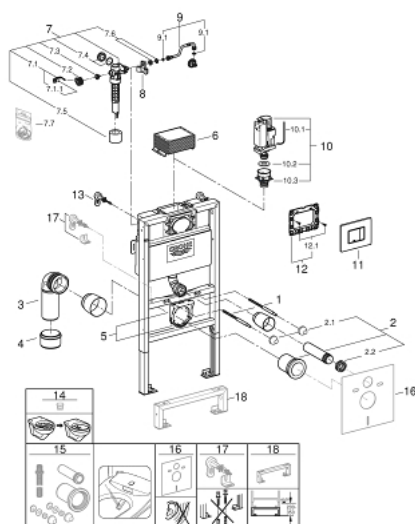

38 888 000 RAPID SL 4-IN-1 SET FOR WC, 1.00 M INSTALLATION HEIGHT

SPARE PARTS, September 2021 – now

- 1: Threaded bolt (Spare part-nr. 4276400M)
- 2: WC inlet and outlet connecting set (Spare part-nr. 37311K00)
- 2.1: Basin fastening (Spare part-nr. 43511SH0)
- 2.2: Connector (Spare part-nr. 37119000)
- 3: PP-outlet bend Ø 90 mm (Spare part-nr. 42327000)
- 4: 4" outlet adaptor for Rapid SL (Spare part-nr. 42242000)
- 5: Support for outlet bend (Spare part-nr. 42243000)
- 6: inspection shaft for flushing cistern (Spare part-nr. 42326000)
- 7: Filling valve (Spare part-nr. 37095000)
- 7.1: Lever (Spare part-nr. 43734000)
- 7.1.1: Sealing washer (Spare part-nr. 4377000M)
- 7.2: Valve head (Spare part-nr. 43536000)
- 7.3: Membrane (Spare part-nr. 4375800M)
- 7.4: Screw cap (Spare part-nr. 43735000)
- 7.5: Valve FLOAT, 5 pcs.. (Spare part-nr. 4379100M)
- 7.6: Set of seals (Spare part-nr. 43722000)*
- 8: Support device (Spare part-nr. 42195000)
- 9: Overflow Sleeve (Spare part-nr. 43325000)
- 9.1: O-Ring (Spare part-nr. 0319100M)
- 10: Discharge valve AV1 complete (Spare part-nr. 42314000)
- 10.1: Pneumatic hose (Spare part-nr. 42319000)
- 10.2: Sealing washer (Spare part-nr. 42310000)
- 10.3: Valve seat for GD2 (Spare part-nr. 42315000)
- 11: Top plate with push button (Spare part-nr. 42371000)
- 12: Screw (Spare part-nr. 6636200M)
- 13: Frame (Spare part-nr. 43207000)
- 14: Front wall brackets (Spare part-nr. 3855800M)
- 15: Water Connection (Spare part-nr. 48561000)
- 16: Flow restrictor (Spare part-nr. 42300000)*
- 17: Retrofit kit for shower toilets Sensia Arena and IGS (Spare part-nr. 40899000)*
- 18: Set for noise protection (Spare part-nr. 37131000)*
- 19: Xtra wall brackets, flexible placing (Spare part-nr. 38733000)*
- 20: Flush pipe extension (Spare part-nr. 38629000)*
- 21: Accessory (Spare part-nr. 38779000)*
- 22: Dual flush valve set (Spare part-nr. 38796000)*

* Optional accessories