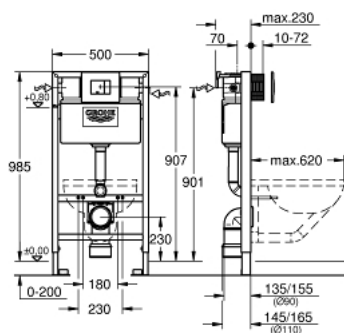

38 888 000 RAPID SL 4-IN-1 SET FOR WC, 1.00 M INSTALLATION HEIGHT

PRODUCT DESCRIPTION

- Colour: Chrome
- with flushing cistern 6 - 3 l
- Consisting of:
 - Rapid SL element for WC (38 525 001)
 - Skate Cosmopolitan flush plate, chrome (38 732 000)
 - GROHE Fresh retro-fit set (38 796 000)
 - front wall brackets (38 558 00M)