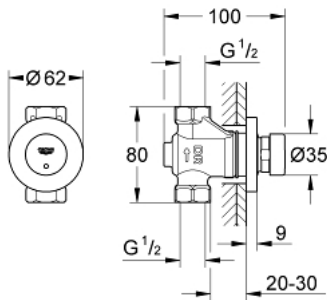

36 268 000 EUROECO COSMOPOLITAN T SELF-CLOSING SHOWER VALVE 1/2"

PRODUCT DESCRIPTION

- Colour: Chrome
- for concealed installation
- marking: blue/red
- GROHE Long-Life finish
- 3 adjustable flow times: short - medium - long (factory setting: medium), approx. 7, 15, 30 sec (pressure dependent)

36 268 000 EUROECO COSMOPOLITAN T SELF-CLOSING SHOWER VALVE 1/2"

SPARE PARTS, February 2012 – now

1: Cartridge (Spare part-nr. 42384000)

1.1: Replacement kit for seal (Spare part-nr. 4271500M)

1.2: Rings (Spare part-nr. 4282000M)

2: Escutcheon (Spare part-nr. 42981000)