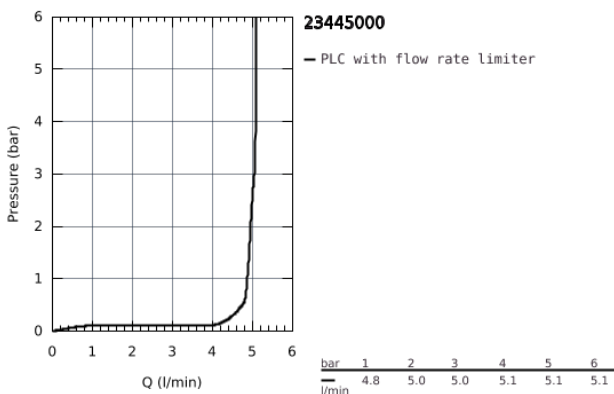

23 445 000 **EUROCUBE BASIN MIXER 1/2"**
M-SIZE

PRODUCT DESCRIPTION

- Colour: Chrome
- monobloc installation
- metal lever
- 28 mm ceramic cartridge with GROHE SilkMove
- with temperature limiter
- GROHE Long-Life finish
- GROHE Water Saving SpeedClean mousseur 5.7 l/min
- GROHE FastFixation Plus installation system
- pop-up waste set 1 1/4"

- flexible connection hoses

23 445 000 **EUROCUBE BASIN MIXER 1/2"**
M-SIZE

SPARE PARTS, September 2013 – now

- 1: Lever (Spare part-nr. 46786000)
 - 2: retaining ring (Spare part-nr. 46715000)
 - 3: Cartridge (Spare part-nr. 46580000)
 - 4: Flow restrictor (Spare part-nr. 48159000)
 - 5: Pop-up rod (Spare part-nr. 46787000)
 - 6: Shank mounting kit (Spare part-nr. 46645000)
 - 7: Pop-up waste set 1 1/4" (Spare part-nr. 28910000)
 - 7.1: Chrome bath plug (Spare part-nr. 07182000)
 - 7.2: Eccentric rod (Spare part-nr. 07052000)
 - 8: Mounting wrench (Spare part-nr. 19017000)*
 - 9: Eccentric rod (Spare part-nr. 07341000)*
- * Optional accessories