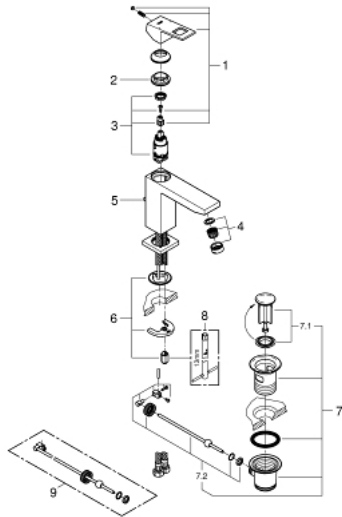

23 445 000 **EUROCUBE BASIN MIXER 1/2"**
M-SIZE

PRODUCT DESCRIPTION

- Colour: Chrome
- monobloc installation
- metal lever
- 28 mm ceramic cartridge with GROHE SilkMove
- with temperature limiter
- GROHE Long-Life finish
- GROHE Water Saving SpeedClean mousseur 5.7 l/min
- GROHE FastFixation Plus installation system
- pop-up waste set 1 1/4"

- flexible connection hoses

23 445 000 **EUROCUBE BASIN MIXER 1/2"**
M-SIZE

SPARE PARTS, September 2013 – now

- 1: Lever (Spare part-nr. 46786000)
 - 2: retaining ring (Spare part-nr. 46715000)
 - 3: Cartridge (Spare part-nr. 46580000)
 - 4: Flow restrictor (Spare part-nr. 48159000)
 - 5: Pop-up rod (Spare part-nr. 46787000)
 - 6: Shank mounting kit (Spare part-nr. 46645000)
 - 7: Pop-up waste set 1 1/4" (Spare part-nr. 28910000)
 - 7.1: Chrome bath plug (Spare part-nr. 07182000)
 - 7.2: Eccentric rod (Spare part-nr. 07052000)
 - 8: Mounting wrench (Spare part-nr. 19017000)*
 - 9: Eccentric rod (Spare part-nr. 07341000)*
- * Optional accessories