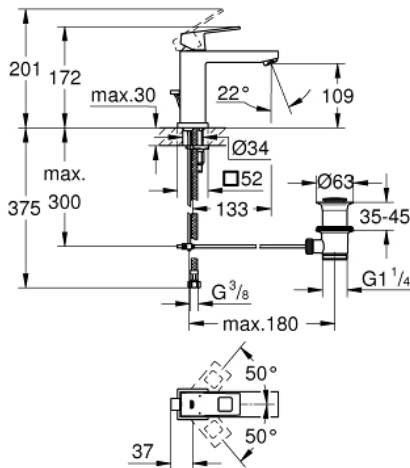

23 445 000 **EUROCUBE BASIN MIXER 1/2"**
M-SIZE

PRODUCT DESCRIPTION

- Colour: Chrome
- monobloc installation
- metal lever
- 28 mm ceramic cartridge with GROHE SilkMove
- with temperature limiter
- GROHE Long-Life finish
- GROHE Water Saving SpeedClean mousseur 5.7 l/min
- GROHE FastFixation Plus installation system
- pop-up waste set 1 1/4"

- flexible connection hoses

23 445 000 **EUROCUBE BASIN MIXER 1/2"**
M-SIZE

SPARE PARTS, September 2013 – now

- 1: Lever (Spare part-nr. 46786000)
 - 2: retaining ring (Spare part-nr. 46715000)
 - 3: Cartridge (Spare part-nr. 46580000)
 - 4: Flow restrictor (Spare part-nr. 48159000)
 - 5: Pop-up rod (Spare part-nr. 46787000)
 - 6: Shank mounting kit (Spare part-nr. 46645000)
 - 7: Pop-up waste set 1 1/4" (Spare part-nr. 28910000)
 - 7.1: Chrome bath plug (Spare part-nr. 07182000)
 - 7.2: Eccentric rod (Spare part-nr. 07052000)
 - 8: Mounting wrench (Spare part-nr. 19017000)*
 - 9: Eccentric rod (Spare part-nr. 07341000)*
- * Optional accessories