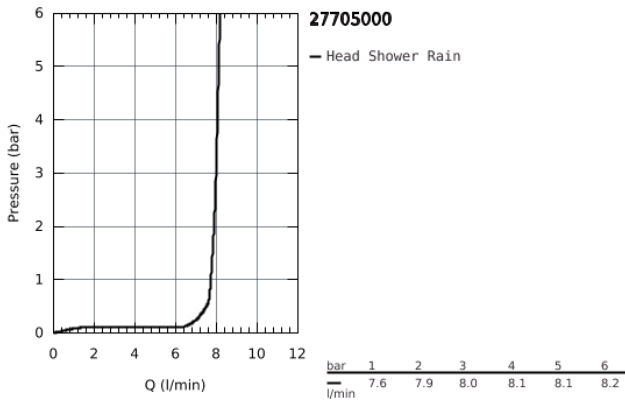

27 705 000 EUPHORIA CUBE 150 HEAD SHOWER 1 SPRAY

PRODUCT DESCRIPTION

- Colour: Chrome
- Rain
- 152 x 152 mm
- ball-joint
- rotation angle $\pm 12^\circ$
- connection thread 1/2"
- GROHE Water Saving 9,5 l/min flow limiter
- GROHE DreamSpray perfect spray pattern
- GROHE Long-Life finish
- SpeedClean anti-limescale system
- Inner WaterGuide for a longer life

27 705 000 **EUPHORIA CUBE 150 HEAD SHOWER 1 SPRAY**

SPARE PARTS, December 2010 – now

1: Fibre seal dia. \varnothing 18,5 x \varnothing 12 x 2 (Spare part-nr. 0138900M)

2: Strainer (Spare part-nr. 0676800M)