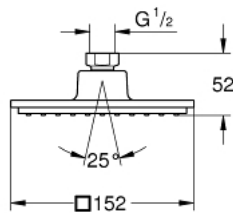

27 705 000 EUPHORIA CUBE 150 HEAD SHOWER 1 SPRAY

PRODUCT DESCRIPTION

- Colour: Chrome
- Rain
- 152 x 152 mm
- ball-joint
- rotation angle $\pm 12^\circ$
- connection thread 1/2"
- GROHE Water Saving 9,5 l/min flow limiter
- GROHE DreamSpray perfect spray pattern
- GROHE Long-Life finish
- SpeedClean anti-limescale system
- Inner WaterGuide for a longer life

27 705 000 **EUPHORIA CUBE 150 HEAD SHOWER 1 SPRAY**

SPARE PARTS, December 2010 – now

1: Fibre seal dia. \varnothing 18,5 x \varnothing 12 x 2 (Spare part-nr. 0138900M)

2: Strainer (Spare part-nr. 0676800M)