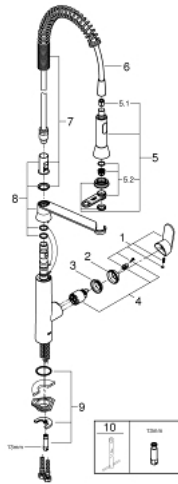

31 379 000 K7 SINGLE-LEVER SINK MIXER 1/2"

PRODUCT DESCRIPTION

- Colour: Chrome
- monobloc installation
- GROHE Long-Life finish
- GROHE SilkMove 35 mm ceramic cartridge
- professional spray
- diverter: mousseur/shower jet
- automatic return to mousseur
- metal spray
- adjustable flow rate limiter
- swivel spout
- swivel area 140°
- protected against backflow
- flexible connection hoses
- rapid installation system

31 379 000 K7 SINGLE-LEVER SINK MIXER 1/2"

SPARE PARTS, August 2016 – now

- 1: Lever (Spare part-nr. 46729000)
- 2: Shield for cross handle (Spare part-nr. 46116000)
- 3: Screw coupling (Spare part-nr. 46460000)
- 4: Cartridge (Spare part-nr. 46374000)
- 5: Hand shower (Spare part-nr. 46731000)
- 5.1: Non-return valve (Spare part-nr. 08565000)
- 5.2: Flow restrictor (Spare part-nr. 46711000)
- 6: Shower hose (Spare part-nr. 46871000)
- 7: Spring (Spare part-nr. 46873SD0)
- 8: Holder pull out spray (Spare part-nr. 46734000)
- 9: Shank mounting kit (Spare part-nr. 46671000)
- 10: Socket Spanner (Spare part-nr. 19332000)*
- 11: Mounting wrench (Spare part-nr. 19017000)*