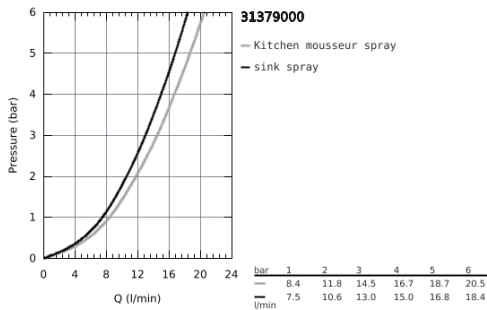

31 379 000 K7 SINGLE-LEVER SINK MIXER 1/2"

PRODUCT DESCRIPTION

- Colour: Chrome
- monobloc installation
- GROHE Long-Life finish
- GROHE SilkMove 35 mm ceramic cartridge
- professional spray
- diverter: mousseur/shower jet
- automatic return to mousseur
- metal spray
- adjustable flow rate limiter
- swivel spout
- swivel area 140°
- protected against backflow
- flexible connection hoses
- rapid installation system

31 379 000 K7 SINGLE-LEVER SINK MIXER 1/2"

SPARE PARTS, August 2016 – now

- 1: Lever (Spare part-nr. 46729000)
- 2: Shield for cross handle (Spare part-nr. 46116000)
- 3: Screw coupling (Spare part-nr. 46460000)
- 4: Cartridge (Spare part-nr. 46374000)
- 5: Hand shower (Spare part-nr. 46731000)
- 5.1: Non-return valve (Spare part-nr. 08565000)
- 5.2: Flow restrictor (Spare part-nr. 46711000)
- 6: Shower hose (Spare part-nr. 46871000)
- 7: Spring (Spare part-nr. 46873SD0)
- 8: Holder pull out spray (Spare part-nr. 46734000)
- 9: Shank mounting kit (Spare part-nr. 46671000)
- 10: Socket Spanner (Spare part-nr. 19332000)*
- 11: Mounting wrench (Spare part-nr. 19017000)*