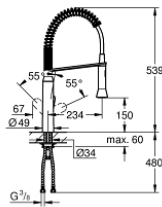

31 379 000 K7 SINGLE-LEVER SINK MIXER 1/2"

PRODUCT DESCRIPTION

- Colour: Chrome
- monobloc installation
- GROHE Long-Life finish
- GROHE SilkMove 35 mm ceramic cartridge
- professional spray
- diverter: mousseur/shower jet
- automatic return to mousseur
- metal spray
- adjustable flow rate limiter
- swivel spout
- swivel area 140°
- protected against backflow
- flexible connection hoses
- rapid installation system

31 379 000 K7 SINGLE-LEVER SINK MIXER 1/2"

SPARE PARTS, August 2016 – now

- 1: Lever (Spare part-nr. 46729000)
- 2: Shield for cross handle (Spare part-nr. 46116000)
- 3: Screw coupling (Spare part-nr. 46460000)
- 4: Cartridge (Spare part-nr. 46374000)
- 5: Hand shower (Spare part-nr. 46731000)
- 5.1: Non-return valve (Spare part-nr. 08565000)
- 5.2: Flow restrictor (Spare part-nr. 46711000)
- 6: Shower hose (Spare part-nr. 46871000)
- 7: Spring (Spare part-nr. 46873SD0)
- 8: Holder pull out spray (Spare part-nr. 46734000)
- 9: Shank mounting kit (Spare part-nr. 46671000)
- 10: Socket Spanner (Spare part-nr. 19332000)*
- 11: Mounting wrench (Spare part-nr. 19017000)*