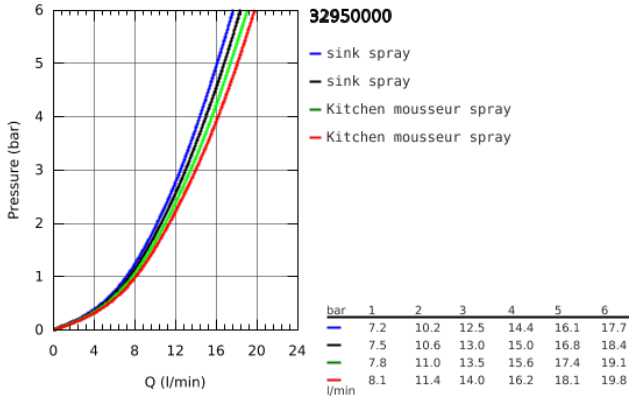

32 950 000 **K7 SINGLE-LEVER SINK MIXER 1/2"**

32 950 000 K7 SINGLE-LEVER SINK MIXER 1/2"

SPARE PARTS, August 2016 – now

- 1: Lever (Spare part-nr. 46729000)
 - 2: Shield for cross handle (Spare part-nr. 46116000)
 - 3: Screw coupling (Spare part-nr. 46460000)
 - 4: Cartridge (Spare part-nr. 46374000)
 - 5: Hand shower (Spare part-nr. 46731000)
 - 5.1: Non-return valve (Spare part-nr. 08565000)
 - 5.2: Flow restrictor (Spare part-nr. 46711000)
 - 6: Shower hose (Spare part-nr. 46732000)
 - 7: Spring (Spare part-nr. 46733SD0)
 - 8: Holder pull out spray (Spare part-nr. 46734000)
 - 9: Shank mounting kit (Spare part-nr. 46671000)
 - 10: Socket Spanner (Spare part-nr. 19332000)*
 - 11: Mounting wrench (Spare part-nr. 19017000)*
- * Optional accessories