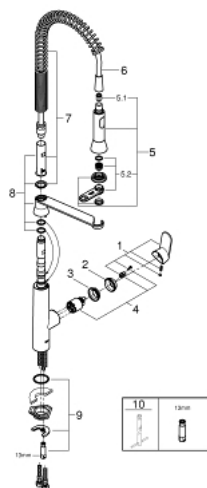

32 950 000 **K7 SINGLE-LEVER SINK MIXER 1/2"**

32 950 000 K7 SINGLE-LEVER SINK MIXER 1/2"

SPARE PARTS, August 2016 – now

- 1: Lever (Spare part-nr. 46729000)
 - 2: Shield for cross handle (Spare part-nr. 46116000)
 - 3: Screw coupling (Spare part-nr. 46460000)
 - 4: Cartridge (Spare part-nr. 46374000)
 - 5: Hand shower (Spare part-nr. 46731000)
 - 5.1: Non-return valve (Spare part-nr. 08565000)
 - 5.2: Flow restrictor (Spare part-nr. 46711000)
 - 6: Shower hose (Spare part-nr. 46732000)
 - 7: Spring (Spare part-nr. 46733SD0)
 - 8: Holder pull out spray (Spare part-nr. 46734000)
 - 9: Shank mounting kit (Spare part-nr. 46671000)
 - 10: Socket Spanner (Spare part-nr. 19332000)*
 - 11: Mounting wrench (Spare part-nr. 19017000)*
- * Optional accessories