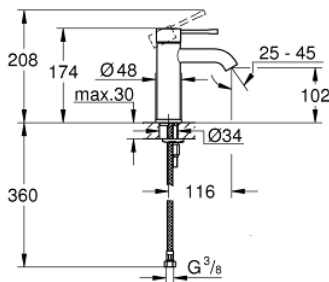

23 590 001 **ESSENCE BASIN MIXER 1/2"**
S-SIZE

PRODUCT DESCRIPTION

- Colour: Chrome
 - monobloc installation
 - metal lever
 - 28 mm ceramic cartridge with GROHE SilkMove
 - with temperature limiter
 - GROHE Long-Life finish
 - GROHE Water Saving mousseur 5.7 l/min
 - GROHE AquaGuide adjustable mousseur
 - GROHE FastFixation Plus installation system
 - smooth body
-
- flexible connection hoses

23 590 001 **ESSENCE BASIN MIXER 1/2"**
S-SIZE

SPARE PARTS, March 2015 – now

- 1: Lever (Spare part-nr. 46917000)
- 2: retaining ring (Spare part-nr. 46715000)
- 3: Cartridge (Spare part-nr. 46580000)
- 4: Spray plate (Spare part-nr. 48270000)
- 5: Shank mounting kit (Spare part-nr. 46645000)
- 6: Mounting wrench (Spare part-nr. 19017000)*