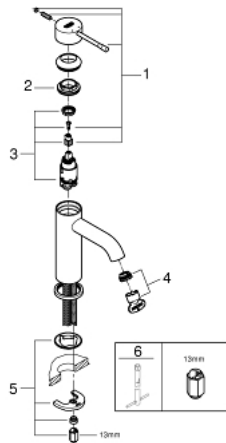

23 590 001 **ESSENCE BASIN MIXER 1/2"**
S-SIZE

PRODUCT DESCRIPTION

- Colour: Chrome
 - monobloc installation
 - metal lever
 - 28 mm ceramic cartridge with GROHE SilkMove
 - with temperature limiter
 - GROHE Long-Life finish
 - GROHE Water Saving mousseur 5.7 l/min
 - GROHE AquaGuide adjustable mousseur
 - GROHE FastFixation Plus installation system
 - smooth body
-
- flexible connection hoses

23 590 001 **ESSENCE BASIN MIXER 1/2"**
S-SIZE

SPARE PARTS, March 2015 – now

- 1: Lever (Spare part-nr. 46917000)
- 2: retaining ring (Spare part-nr. 46715000)
- 3: Cartridge (Spare part-nr. 46580000)
- 4: Spray plate (Spare part-nr. 48270000)
- 5: Shank mounting kit (Spare part-nr. 46645000)
- 6: Mounting wrench (Spare part-nr. 19017000)*