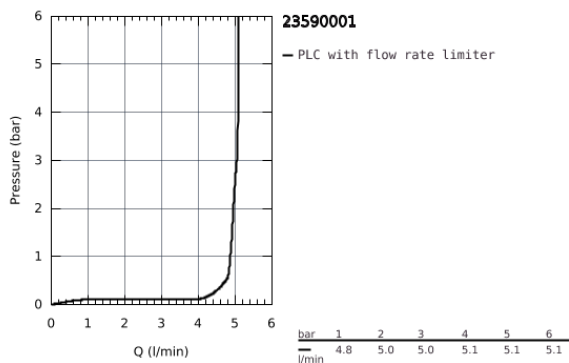

23 590 001 **ESSENCE BASIN MIXER 1/2"**
S-SIZE

PRODUCT DESCRIPTION

- Colour: Chrome
 - monobloc installation
 - metal lever
 - 28 mm ceramic cartridge with GROHE SilkMove
 - with temperature limiter
 - GROHE Long-Life finish
 - GROHE Water Saving mousseur 5.7 l/min
 - GROHE AquaGuide adjustable mousseur
 - GROHE FastFixation Plus installation system
 - smooth body
-
- flexible connection hoses

23 590 001 **ESSENCE BASIN MIXER 1/2"**
S-SIZE

SPARE PARTS, March 2015 – now

- 1: Lever (Spare part-nr. 46917000)
- 2: retaining ring (Spare part-nr. 46715000)
- 3: Cartridge (Spare part-nr. 46580000)
- 4: Spray plate (Spare part-nr. 48270000)
- 5: Shank mounting kit (Spare part-nr. 46645000)
- 6: Mounting wrench (Spare part-nr. 19017000)*